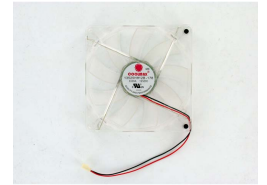

Evercool Power Supply Replacement Fan for 140mm with Blue LED - Clear

Special Price
\$7.46 was
\$9.95

Product Images

Short Description

Power Supply Replacement Fan for 140mm

Description

Application: Power Supply Replacement Fan for 140mm
(135x135x25mm Blue LED Fan)

Specifications

Dimension	Bearing	Volt	Current	Speed	Air Flow	Noise
mm	Type	DC	A	rpm	cfm	dba
135x135x25	Ball	12	0.60	3100	134.854	49.7

Additional Information

Brand	Evercool
SKU	PWR-13525HH12B
Weight	0.5000
Color	Clear
Fan Dimensions	135mm
Fan Width	25mm
Fan Connection	3-Pin
Fan Voltage	12 VDC
Fan RPM	3100
Fan CFM	135
Fan Noise (dB)	50
LED Color	Blue
Special Price	\$7.46