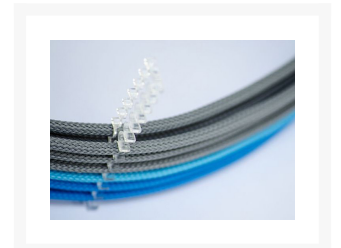

# **E22** E22 Cable Comb - 4-24 Slots - Small - Clear

\$0.00

## Short Description

The E22 cable comb makes it easy for anyone to achieve professional results on even the most unruly cable runs. The small size been designed to work perfectly with slimmer sleeving (such as BitFenix, NZXT extensions, or Techflex sleeved cables) and have just the right amount of retention to hold the cable into the comb without tarnishing the sleeve.

## Description

The E22 cable comb makes it easy for anyone to achieve professional results on even the most unruly cable runs.

The small size been designed to work perfectly with slimmer sleeving (such as BitFenix, NZXT extensions, or Techflex sleeved cables) and have just the right amount of retention to hold the cable into the comb without tarnishing the sleeve.

These clear little combs are available in multiple sizes to suit any build configuration.

ps... they also work great for that final photo shoot when you don't want messy cables ruining a great build =)