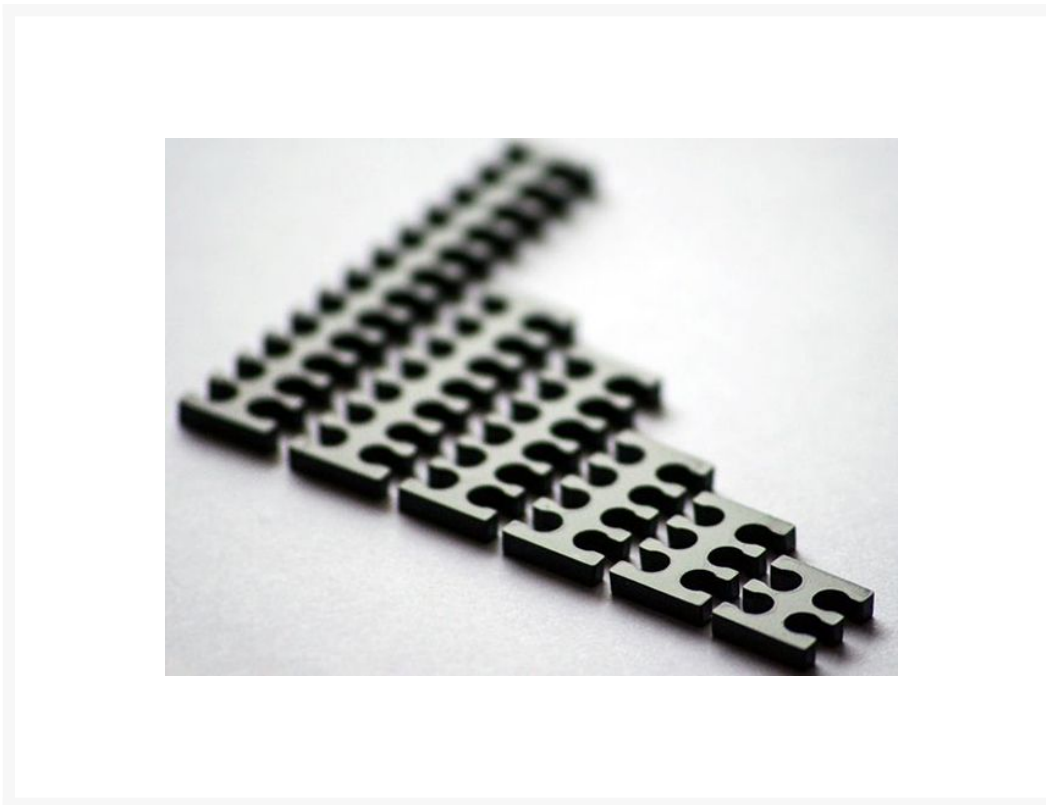

E22 E22 Cable Comb - 4-24 Slots - Small - Black

\$0.00

Product Images

Short Description

The E22 cable comb makes it easy for anyone to achieve professional results on even the most unruly cable runs. The small size been designed to work perfectly with slimmer sleeving (such as BitFenix, NZXT extensions, or Techflex sleeved cables) and have just the right amount of retention to hold the cable into the comb without tarnishing the sleeve.

Description

The E22 cable comb makes it easy for anyone to achieve professional results on even the most unruly cable runs.

The small size been designed to work perfectly with slimmer sleeving (such as BitFenix, NZXT extensions, or Techflex sleeved cables) and have just the right amount of retention to hold the cable into the comb without tarnishing the sleeve.

These clear little combs are available in multiple sizes to suit any build configuration.

ps... they also work great for that final photo shoot when you don't want messy cables ruining a great build =>