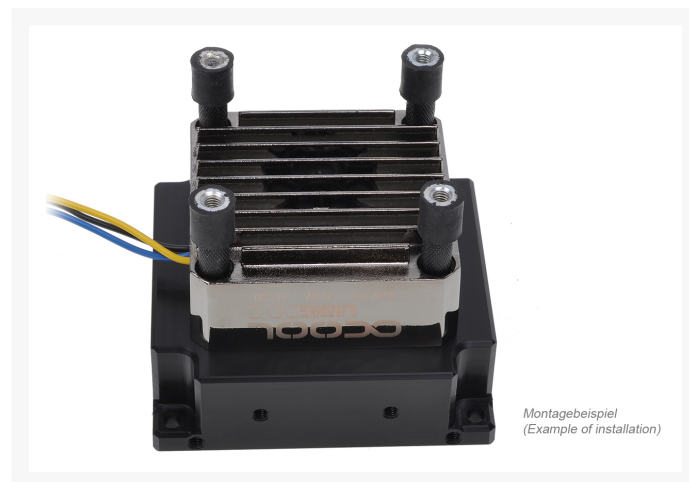

Alphacool Laing DDC Metal Bottom - Black Nickel

\$24.25

Product Images

Description

Alphacool passive cooler for the Laing DDC pump is there now and offers more than just cooling.

This new housing promises a longer pump life. Through the cooling fins air flows is routed via an internal thermal pad directly to the pump circuit board.

Another feature is the included decoupling option . If a pump top with a M4 threaded mounting hole , such as the Alphacool Laing DDC acetal essay is present . The special M4 screws, in the head of the screw or the supplied decoupling are screwed which in turn is connected to the housing .

Available in black nickel and silver nickel version.

Specifications

Technical details :

- Dimensions: 61.7 x 61.7 x 26,1mm
- Material: Brass
- Color: black nickel

Scope of delivery:

- 1x Alphacool Laing DDC bottom metal - black nickel
- 1x Thermal
- Decoupling
- mounting material

Additional Information

Brand	Alphacool
SKU	AC-13171
Weight	1.2500
Color	Black Chrome
Pump Type	DDC
Vendor SKU/EAN	4250197131711