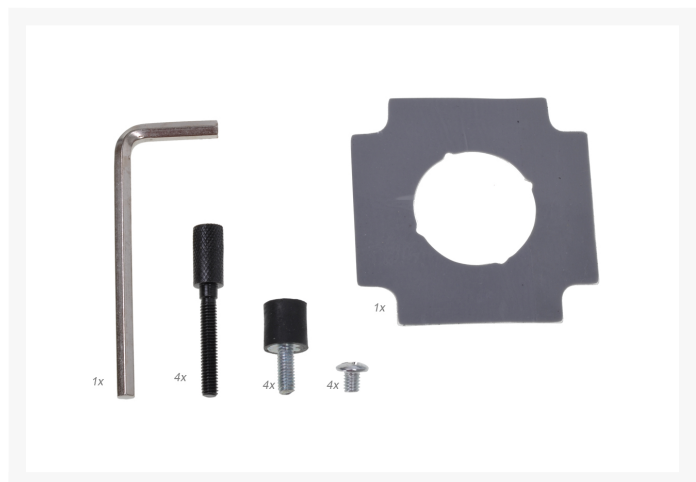

Alphacool Laing DDC Metal Bottom - Black Nickel

\$24.25

Product Images

Description

Alphacool passive cooler for the Laing DDC pump is there now and offers more than just cooling.

This new housing promises a longer pump life. Through the cooling fins air flows is routed via an internal thermal pad directly to the pump circuit board.

Another feature is the included decoupling option . If a pump top with a M4 threaded mounting hole , such as the Alphacool Laing DDC acetal essay is present . The special M4 screws, in the head of the screw or the supplied decoupling are screwed which in turn is connected to the housing .

Available in black nickel and silver nickel version.

Specifications

Technical details :

- Dimensions: 61.7 x 61.7 x 26,1mm
- Material: Brass
- Color: black nickel

Scope of delivery:

- 1x Alphacool Laing DDC bottom metal - black nickel
- 1x Thermal
- Decoupling
- mounting material

Additional Information

Brand	Alphacool
SKU	AC-13171
Weight	1.2500
Color	Black Chrome
Pump Type	DDC
Vendor SKU/EAN	4250197131711