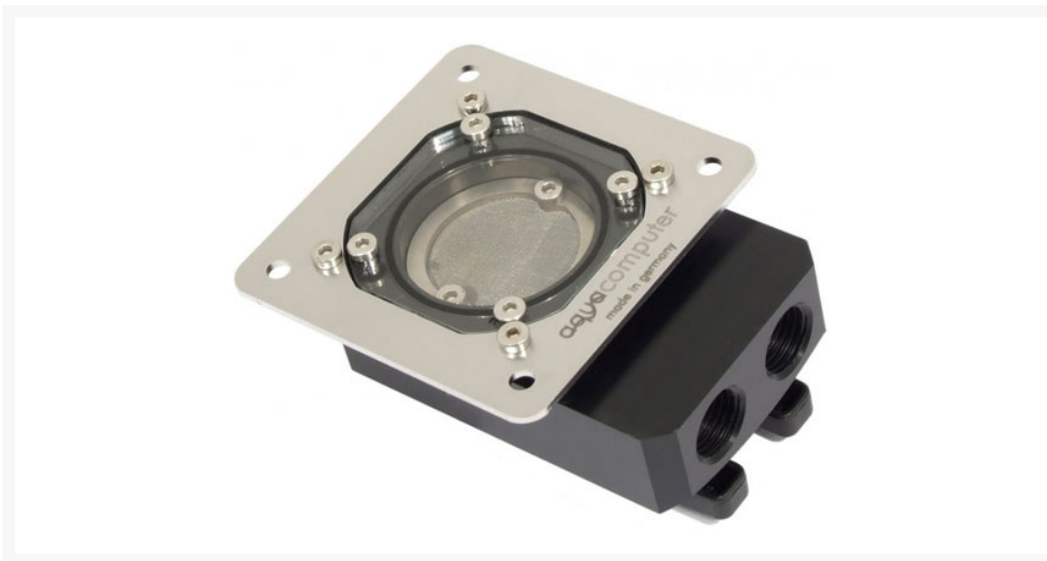

Aquacomputer Filter with Stainless Steel Mesh, Ball Valves and Mounting Plate G1/4

\$37.95

Product Images

Short Description

This filter unit from Aquacomputer has a great advantage in practicality compared to standard, more simple, filters. Two integrated valves allows easy cleaning of the filter without draining of the whole system. The stainless steel filter mesh with an exceptionally large surface area is extremely durable and can easily be removed for cleaning. The Plexi cover allows visual control of the state of the filter. The large filter surface also results in a very low flow resistance. A mounting plate for installation in the case is included. Lighting possibilities are given by the G1/8" thread at the bottom of the filter unit.

Description

This filter unit from Aquacomputer has a great advantage in practicality compared to standard, more simple, filters. Two integrated valves allows easy cleaning of the filter without draining of the whole system. The stainless steel filter mesh with an exceptionally large surface area is extremely durable and can easily be removed for cleaning. The Plexi cover allows visual control of the state of the filter. The large filter surface also results in a very low flow resistance. A mounting plate for installation in the case is included. Lighting possibilities are given by the G1/8" thread at the bottom of the filter unit.

Specifications

Technical specifications:

- Material filter casing: Delrin black
- Material filter mesh, mounting plate: Stainless steel
- Material window: Plexiglas
- Connection threads: G1/4

Extent of delivery:

- Assembled filter unit
- Mounting plate
- Mounting material

Allen Keys, Fittings and lighting module are not included!

Additional Information

Brand	Aquacomputer
SKU	AQ-34018
Weight	1.0000
Color	Black
Msc Watercool	Filter
Material	Delrin (POM)
Vendor SKU/EAN	4260073415859