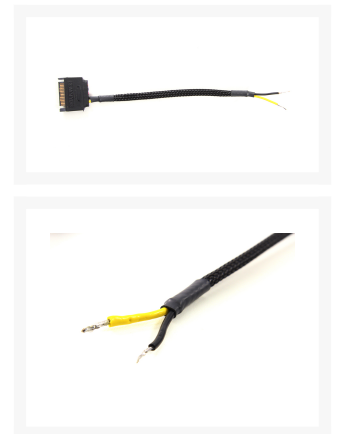

PPCS Wifi RGB Controller Power Cable - SATA to Bare Wire

\$4.99

Product Images

Short Description

This is a power cable to be used with most Wifi RGB Controllers. This cable has a SATA male end to plug into your PSU and the 2 bare wires are screwed into the Wifi RGB controllers power input terminals. Cable is 6" long and sleeved in all black.

Description

This is a power cable to be used with most Wifi RGB Controllers. This cable has a SATA male end to plug into your PSU and the 2 bare wires are screwed into the Wifi RGB controllers power input terminals. Cable is 6" long and sleeved in all black.

Additional Information

Brand	PPCS
SKU	RGB-WIFI-PC-SATA
Weight	0.0200
Color	Black
Light Accy Type	Cable
Length	4"