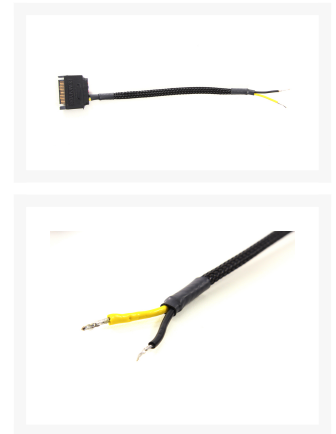

PPCS Wifi RGB Controller Power Cable - SATA to Bare Wire

\$4.99

Product Images

Short Description

This is a power cable to be used with most Wifi RGB Controllers. This cable has a SATA male end to plug into your PSU and the 2 bare wires are screwed into the Wifi RGB controllers power input terminals. Cable is 6" long and sleeved in all black.

Description

This is a power cable to be used with most Wifi RGB Controllers. This cable has a SATA male end to plug into your PSU and the 2 bare wires are screwed into the Wifi RGB controllers power input terminals. Cable is 6" long and sleeved in all black.

Additional Information

Brand	PPCS
SKU	RGB-WIFI-PC-SATA
Weight	0.0200
Color	Black
Light Accy Type	Cable
Length	4"