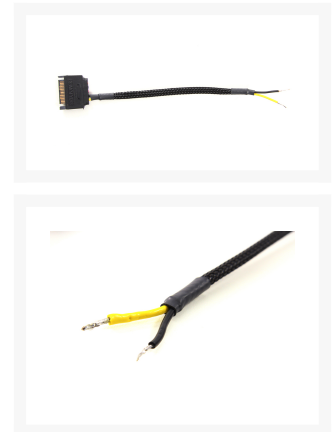

# PPCS Wifi RGB Controller Power Cable - SATA to Bare Wire

\$4.99

## Short Description

This is a power cable to be used with most Wifi RGB Controllers. This cable has a SATA male end to plug into your PSU and the 2 bare wires are screwed into the Wifi RGB controllers power input terminals. Cable is 6" long and sleeved in all black.

## Description

---

This is a power cable to be used with most Wifi RGB Controllers. This cable has a SATA male end to plug into your PSU and the 2 bare wires are screwed into the Wifi RGB controllers power input terminals. Cable is 6" long and sleeved in all black.

## Additional Information

---

Brand	PPCS
SKU	RGB-WIFI-PC-SATA
Weight	0.0200
Color	Black
Light Accy Type	Cable
Length	4"