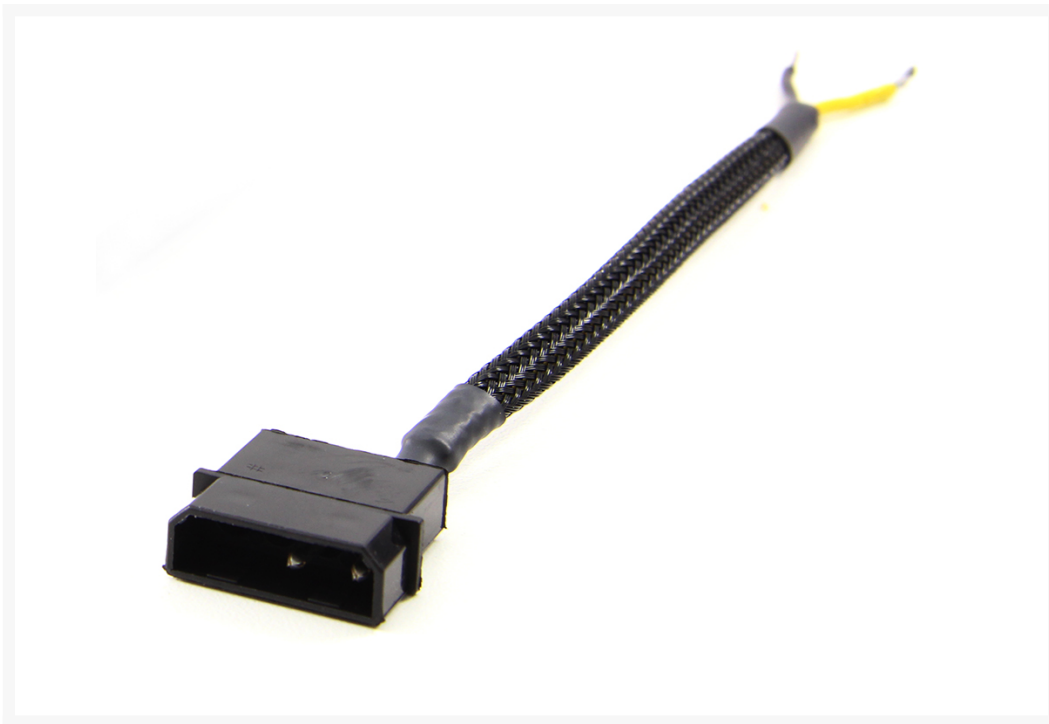

# PPCS Wifi RGB Controller Power Cable - 4-Pin Molex to Bare Wire

\$2.99

## Product Images

## Short Description

This is a power cable to be used with most Wifi RGB Controllers. This cable has a 4-Pin Molex male end to plug into your PSU and the 2 bare wires are screwed into the Wifi RGB controllers power input terminals. Cable is 6" long and sleeved in all black.

## Description

---

This is a power cable to be used with most Wifi RGB Controllers. This cable has a 4-Pin Molex male end to plug into your PSU and the 2 bare wires are screwed into the Wifi RGB controllers power input terminals. Cable is 6" long and sleeved in all black.