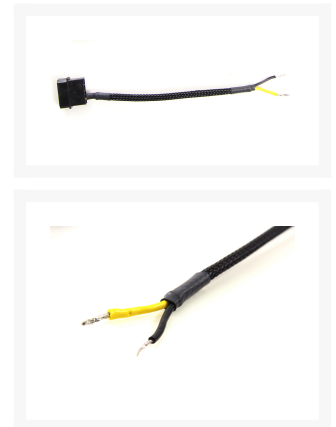

# PPCS Wifi RGB Controller Power Cable - 4-Pin Molex to Bare Wire

\$2.99

## Short Description

This is a power cable to be used with most Wifi RGB Controllers. This cable has a 4-Pin Molex male end to plug into your PSU and the 2 bare wires are screwed into the Wifi RGB controllers power input terminals. Cable is 6" long and sleeved in all black.

## Description

---

This is a power cable to be used with most Wifi RGB Controllers. This cable has a 4-Pin Molex male end to plug into your PSU and the 2 bare wires are screwed into the Wifi RGB controllers power input terminals. Cable is 6" long and sleeved in all black.