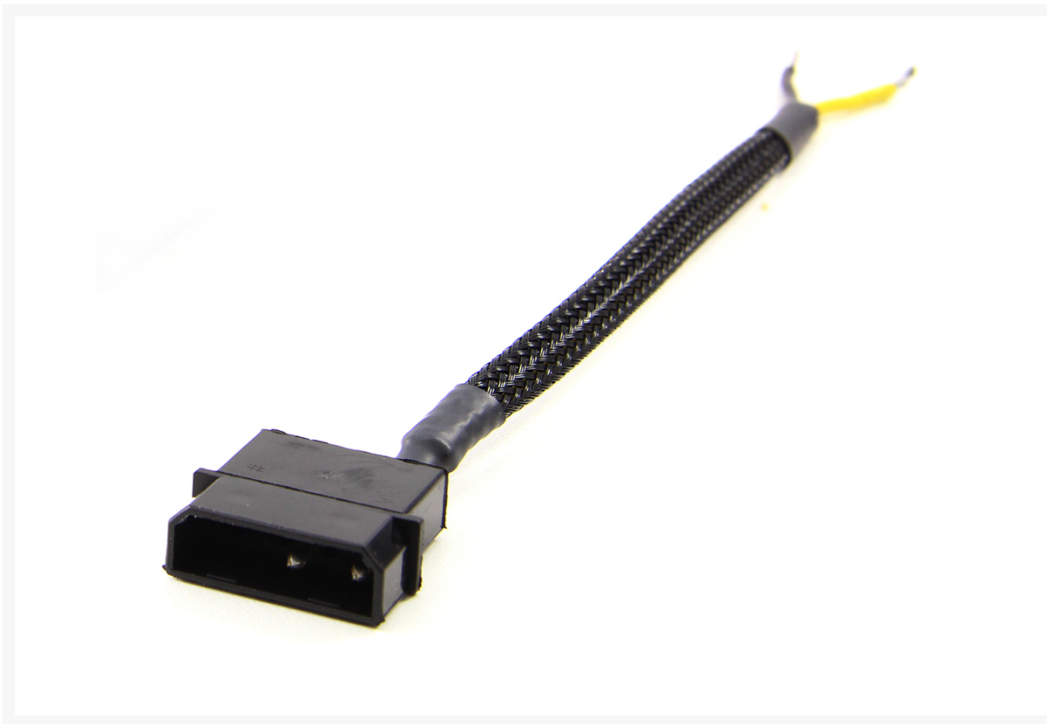

# PPCS Wifi RGB Controller Power Cable - 4-Pin Molex to Bare Wire

\$2.99

## Product Images

## Short Description

This is a power cable to be used with most Wifi RGB Controllers. This cable has a 4-Pin Molex male end to plug into your PSU and the 2 bare wires are screwed into the Wifi RGB controllers power input terminals. Cable is 6" long and sleeved in all black.

## Description

---

This is a power cable to be used with most Wifi RGB Controllers. This cable has a 4-Pin Molex male end to plug into your PSU and the 2 bare wires are screwed into the Wifi RGB controllers power input terminals. Cable is 6" long and sleeved in all black.