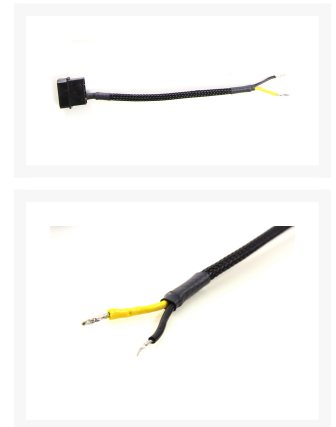

PPCS Wifi RGB Controller Power Cable - 4-Pin Molex to Bare Wire

\$2.99

Product Images

Short Description

This is a power cable to be used with most Wifi RGB Controllers. This cable has a 4-Pin Molex male end to plug into your PSU and the 2 bare wires are screwed into the Wifi RGB controllers power input terminals. Cable is 6" long and sleeved in all black.

Description

This is a power cable to be used with most Wifi RGB Controllers. This cable has a 4-Pin Molex male end to plug into your PSU and the 2 bare wires are screwed into the Wifi RGB controllers power input terminals. Cable is 6" long and sleeved in all black.

Additional Information

Brand	PPCS
SKU	RGB-WIFI-PC-MOLEX
Weight	0.0200
Color	Black
Light Accy Type	Cable
Length	6"