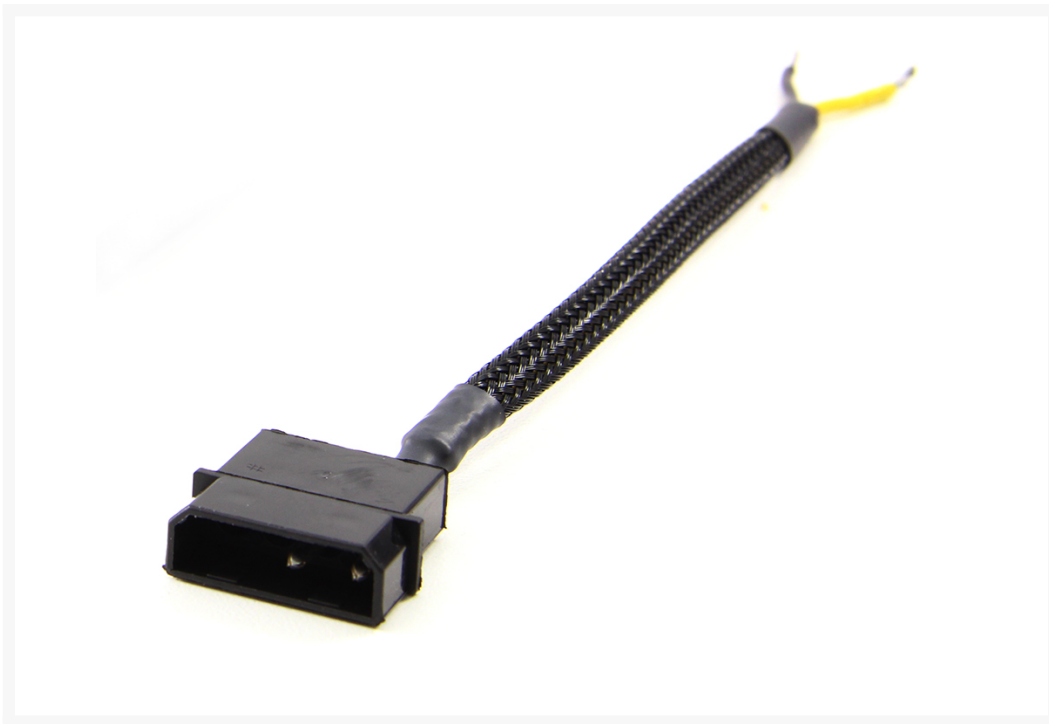

PPCS Wifi RGB Controller Power Cable - 4-Pin Molex to Bare Wire

\$2.99

Product Images

Short Description

This is a power cable to be used with most Wifi RGB Controllers. This cable has a 4-Pin Molex male end to plug into your PSU and the 2 bare wires are screwed into the Wifi RGB controllers power input terminals. Cable is 6" long and sleeved in all black.

Description

This is a power cable to be used with most Wifi RGB Controllers. This cable has a 4-Pin Molex male end to plug into your PSU and the 2 bare wires are screwed into the Wifi RGB controllers power input terminals. Cable is 6" long and sleeved in all black.

Additional Information

Brand	PPCS
SKU	RGB-WIFI-PC-MOLEX
Weight	0.0200
Color	Black
Light Accy Type	Cable
Length	6"