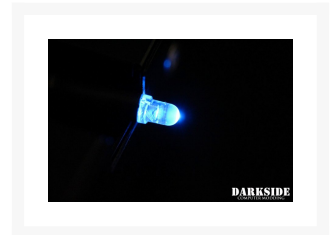

DARKSIDE
COMPUTER MODDING

DarkSide 3mm DarkSide Connect Modular LED - Blue

\$2.49

Product Images

Short Description

DarkSide Connect LED introduces a modular power cable design. It allows you to select the best power cable for your modding LED. It also makes it easy to change to another type of connectivity without replacing the entire LED product or/and combine it with other LED CONNECT products.

Description

DarkSide Connect LED introduces a modular power cable design.

It allows you to select the best power cable for your modding LED. It also makes it easy to change to another type of connectivity without replacing the entire LED product or/and combine it with other LED CONNECT products.

Each LED has a pre-sleeved 16" (40cm) wire with female CONNECT connector. Optional male CONNECT power cable (10cm (4")) can be added.

DarkSide Connect LED will help you with building your unique computer to perfection.

Specifications

- LED Color: BLUE
- LED Head Size: 3mm
- Operating voltage: ~6v-12v (min-to-max brightness)
- Power Wire Type: 40cm (16"), modular (CONNECT Female)
- Optional CONNECT Male Wire: 10cm (4")
- Sleeveing: Jet Black HD sleeveing