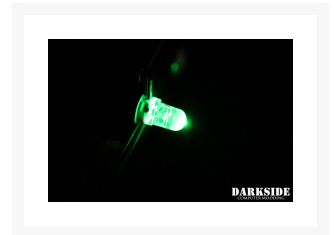

DARKSIDE
COMPUTER MODDING

DarkSide 3mm DarkSide Connect Modular LED - Green

Special Price
\$1.99 was
\$2.49

Product Images

Short Description

DarkSide Connect LED introduces a modular power cable design. It allows you to select the best power cable for your modding LED. It also makes it easy to change to another type of connectivity without replacing the entire LED product or/and combine it with other LED CONNECT products.

Description

DarkSide Connect LED introduces a modular power cable design.

It allows you to select the best power cable for your modding LED. It also makes it easy to change to another type of connectivity without replacing the entire LED product or/and combine it with other LED CONNECT products.

Each LED has a pre-sleeved 16" (40cm) wire with female CONNECT connector. Optional male CONNECT power cable (10cm (4")) can be added.

DarkSide Connect LED will help you with building your unique computer to perfection.

Specifications

- LED Color: GREEN
- LED Head Size: 3mm
- Operating voltage: ~6v-12v (min-to-max brightness)
- Power Wire Type: 40cm (16"), modular (CONNECT Female)
- Optional CONNECT Male Wire: 10cm (4")
- Sleeveing: Jet Black HD sleeveing