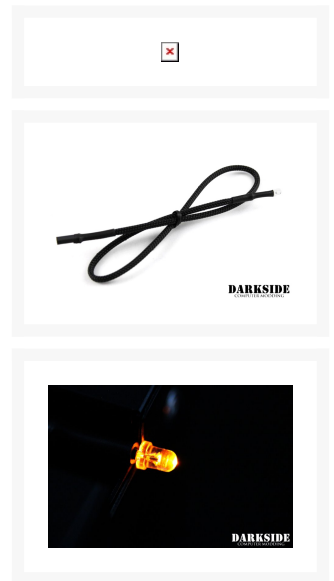

DARKSIDE
COMPUTER MODDING

DarkSide 3mm DarkSide Connect Modular LED - Orange

Special Price
\$1.99 was
\$2.49

Product Images

Short Description

DarkSide Connect LED introduces a modular power cable design. It allows you to select the best power cable for your modding LED. It also makes it easy to change to another type of connectivity without replacing the entire LED product or/and combine it with other LED CONNECT products.

Description

DarkSide Connect LED introduces a modular power cable design.

It allows you to select the best power cable for your modding LED. It also makes it easy to change to another type of connectivity without replacing the entire LED product or/and combine it with other LED CONNECT products.

Each LED has a pre-sleeved 16" (40cm) wire with female CONNECT connector. Optional male CONNECT power cable (10cm (4")) can be added.

DarkSide Connect LED will help you with building your unique computer to perfection.

Specifications

- LED Color: ORANGE
- LED Head Size: 3mm
- Operating voltage: ~6v-12v (min-to-max brightness)
- Power Wire Type: 40cm (16"), modular (CONNECT Female)
- Optional CONNECT Male Wire: 10cm (4")
- Sleeveing: Jet Black HD sleeveing