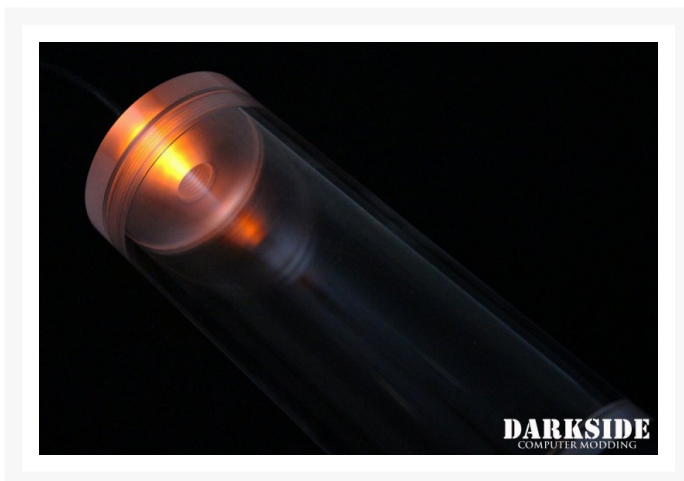

DARKSIDE
COMPUTER MODDING

DarkSide 3mm DarkSide Connect Modular LED - Orange

Special Price
\$1.99 was
\$2.49

Product Images

Short Description

DarkSide Connect LED introduces a modular power cable design. It allows you to select the best power cable for your modding LED. It also makes it easy to change to another type of connectivity without replacing the entire LED product or/and combine it with other LED CONNECT products.

Description

DarkSide Connect LED introduces a modular power cable design.

It allows you to select the best power cable for your modding LED. It also makes it easy to change to another type of connectivity without replacing the entire LED product or/and combine it with other LED CONNECT products.

Each LED has a pre-sleeved 16" (40cm) wire with female CONNECT connector. Optional male CONNECT power cable (10cm (4")) can be added.

DarkSide Connect LED will help you with building your unique computer to perfection.

Specifications

- LED Color: ORANGE
- LED Head Size: 3mm
- Operating voltage: ~6v-12v (min-to-max brightness)
- Power Wire Type: 40cm (16"), modular (CONNECT Female)
- Optional CONNECT Male Wire: 10cm (4")
- Sleeveing: Jet Black HD sleeveing