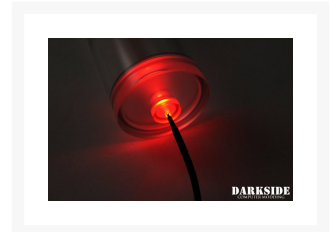

# **DARKSIDE** DarkSide 3mm DarkSide Connect Modular LED - Red

\$2.49

## Specifications

---

- LED Color: RED
- LED Head Size: 3mm
- Operating voltage: ~6v-12v (min-to-max brightness)
- Power Wire Type: 40cm (16"), modular (CONNECT Female)
- Optional CONNECT Male Wire: 10cm (4")
- Sleeveing: Jet Black HD sleeving

## Additional Information

---

Brand	DarkSide
SKU	DS-0264
Weight	0.0400
Lighting Type	LED Bulb
Length	16"
LED Color	Red
LED Size	3mm
Vendor SKU/EAN	712190086114