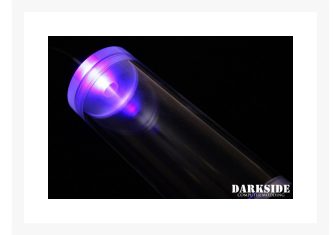

DARKSIDE DarkSide 3mm DarkSide
Connect Modular LED - UV

\$2.49

Product Images

Short Description

DarkSide Connect LED introduces a modular power cable design. It allows you to select the best power cable for your modding LED. It also makes it easy to change to another type of connectivity without replacing the entire LED product or/and combine it with other LED CONNECT products.

Description

DarkSide Connect LED introduces a modular power cable design.

It allows you to select the best power cable for your modding LED. It also makes it easy to change to another type of connectivity without replacing the entire LED product or/and combine it with other LED CONNECT products.

Each LED has a pre-sleeved 16" (40cm) wire with female CONNECT connector. Optional male CONNECT power cable (10cm (4")) can be added.

DarkSide Connect LED will help you with building your unique computer to perfection.

Specifications

- LED Color: UV
- LED Head Size: 3mm
- Operating voltage: ~6v-12v (min-to-max brightness)
- Power Wire Type: 40cm (16"), modular (CONNECT Female)
- Optional CONNECT Male Wire: 10cm (4")
- Sleeveing: Jet Black HD sleeveing