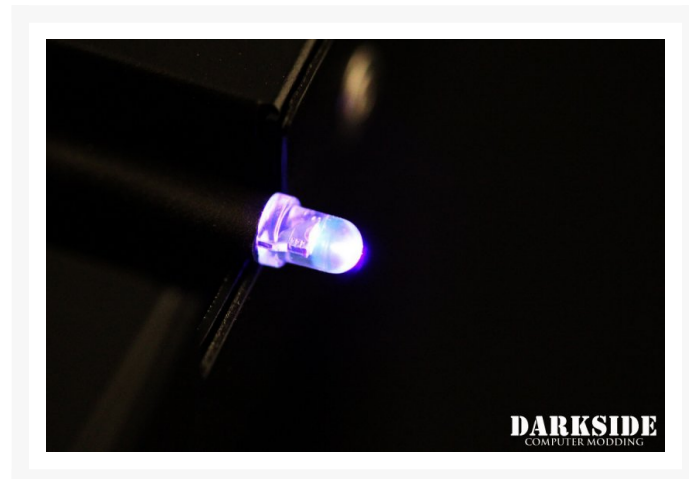

DARKSIDE DarkSide 3mm DarkSide
Connect Modular LED - UV

\$2.49

Product Images

Short Description

DarkSide Connect LED introduces a modular power cable design. It allows you to select the best power cable for your modding LED. It also makes it easy to change to another type of connectivity without replacing the entire LED product or/and combine it with other LED CONNECT products.

Description

DarkSide Connect LED introduces a modular power cable design.

It allows you to select the best power cable for your modding LED. It also makes it easy to change to another type of connectivity without replacing the entire LED product or/and combine it with other LED CONNECT products.

Each LED has a pre-sleeved 16" (40cm) wire with female CONNECT connector. Optional male CONNECT power cable (10cm (4")) can be added.

DarkSide Connect LED will help you with building your unique computer to perfection.

Specifications

- LED Color: UV
- LED Head Size: 3mm
- Operating voltage: ~6v-12v (min-to-max brightness)
- Power Wire Type: 40cm (16"), modular (CONNECT Female)
- Optional CONNECT Male Wire: 10cm (4")
- Sleeveing: Jet Black HD sleeveing