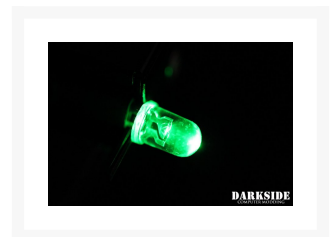

DARKSIDE
COMPUTER MODDING

DarkSide 5mm DarkSide Connect Modular LED - Green

Special Price
\$1.99 was
\$2.49

Product Images

Short Description

DarkSide Connect LED introduces a modular power cable design. It allows you to select the best power cable for your modding LED. It also makes it easy to change to another type of connectivity without replacing the entire LED product or/and combine it with other LED CONNECT products.

Description

DarkSide Connect LED introduces a modular power cable design.

It allows you to select the best power cable for your modding LED. It also makes it easy to change to another type of connectivity without replacing the entire LED product or/and combine it with other LED CONNECT products.

Each LED has a pre-sleeved 16" (40cm) wire with female CONNECT connector. Optional male CONNECT power cable (10cm (4")) can be added by selecting desired model from the drop down menu.

DarkSide Connect LED will help you with building your unique computer to perfection.

Specifications

- LED Color: GREEN
- LED Head Size: 5mm
- Operating voltage: ~6v-12v (min-to-max brightness)
- Power Wire Type: 40cm (16"), modular (CONNECT Female)
- Optional CONNECT Male Wire: 10cm (4")
- Sleeveing: Jet Black HD sleeveing