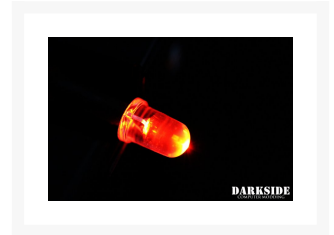

**DARKSIDE** DarkSide 5mm DarkSide  
Connect Modular LED - Red

Special Price  
**\$1.99** was  
**\$2.49**

Product Images

## Specifications

---

- LED Color: RED
- LED Head Size: 5mm
- Operating voltage: ~6v-12v (min-to-max brightness)
- Power Wire Type: 40cm (16"), modular (CONNECT Female)
- Optional CONNECT Male Wire: 10cm (4")
- Sleeveing: Jet Black HD sleeveing

## Additional Information

---

Brand	DarkSide
SKU	DS-0339
Weight	0.0400
Lighting Type	LED Bulb
Length	16"
LED Color	Red
LED Size	5mm
Vendor SKU/EAN	712190086312
Special Price	\$1.99