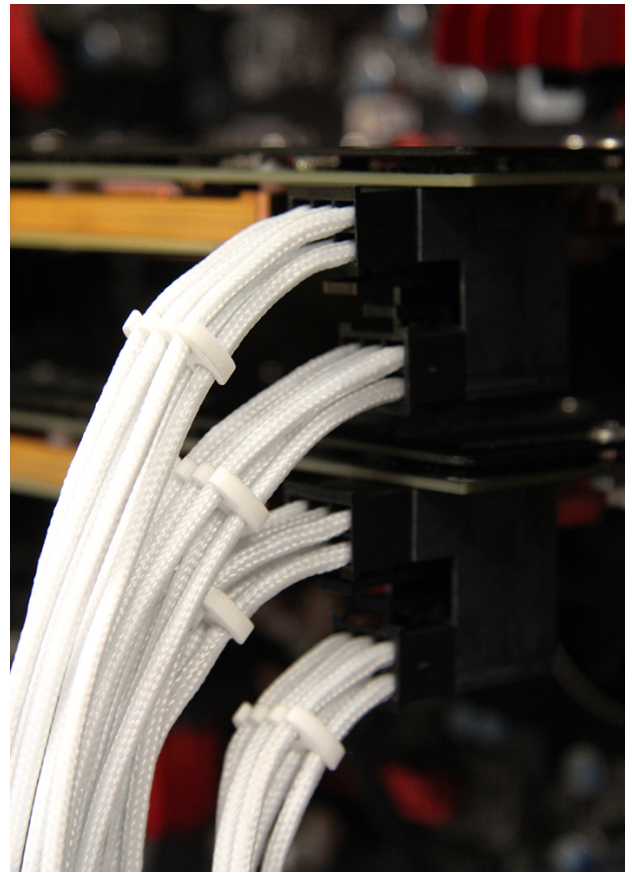

cablemod CableMod Cable Combs
(4-28 Slot) - Orange

\$0.00

Product Images

Short Description

System builds no doubt always involve many cables that just do not seem to stay neat and organized. Enter CableMod Cable Combs. These little gems will easily clip onto your PSU cables and space each wire perfectly so the system looks professionally built and organized. A new rig is just not complete unless wire management is under control and with the CableMod combs you are one easy step to solving this problem!

Description

System builds no doubt always involve many cables that just do not seem to stay neat and organized. Enter CableMod Cable Combs. These little gems will easily clip onto your PSU cables and space each wire perfectly so the system looks professionally built and organized. A new rig is just not complete unless wire management is under control and with the CableMod combs you are one easy step to solving this problem!

CableMod offers cable comb sizes for their new popular PSU replacement sets, There are slot sizes made for every cable in the kit. ****Please note that there are THREE sizes. Choose correctly using guideline list below, Sizes A, B and C!****

Cable Comb Slots Offerings:

- 4pin (Molex Cables)
- 5pin (SATA Cables)
- 6pin (VGA Cables)
- 8pin (VGA and ATX/EPS Cables)
- 8+8pin(Side by Side Dual VGA cables)
- 8+6pin(Side by Side Dual VGA cables)
- 24pin (CableMod Motherboard Corsair SE Series Replacement cable Sets)
- 26pin (CableMod Motherboard EVGA E-Series Replacement Cable Sets only)
- 28pin (CableMod Motherboard Seasonic SE-Series Replacement Cable Sets only)