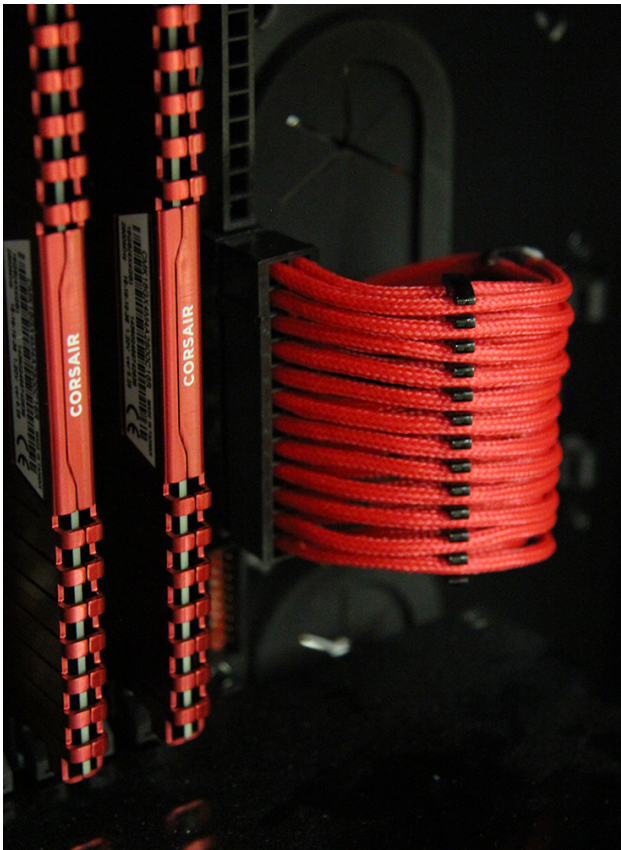

cablemod CableMod Cable Combs
(4-28 Slot) - Orange

\$0.00

Product Images

Short Description

System builds no doubt always involve many cables that just do not seem to stay neat and organized. Enter CableMod Cable Combs. These little gems will easily clip onto your PSU cables and space each wire perfectly so the system looks professionally built and organized. A new rig is just not complete unless wire management is under control and with the CableMod combs you are one easy step to solving this problem!

Description

System builds no doubt always involve many cables that just do not seem to stay neat and organized. Enter CableMod Cable Combs. These little gems will easily clip onto your PSU cables and space each wire perfectly so the system looks professionally built and organized. A new rig is just not complete unless wire management is under control and with the CableMod combs you are one easy step to solving this problem!

CableMod offers cable comb sizes for their new popular PSU replacement sets, There are slot sizes made for every cable in the kit. ****Please note that there are THREE sizes. Choose correctly using guideline list below, Sizes A, B and C!****

Cable Comb Slots Offerings:

- 4pin (Molex Cables)
- 5pin (SATA Cables)
- 6pin (VGA Cables)
- 8pin (VGA and ATX/EPS Cables)
- 8+8pin(Side by Side Dual VGA cables)
- 8+6pin(Side by Side Dual VGA cables)
- 24pin (CableMod Motherboard Corsair SE Series Replacement cable Sets)
- 26pin (CableMod Motherboard EVGA E-Series Replacement Cable Sets only)
- 28pin (CableMod Motherboard Seasonic SE-Series Replacement Cable Sets only)