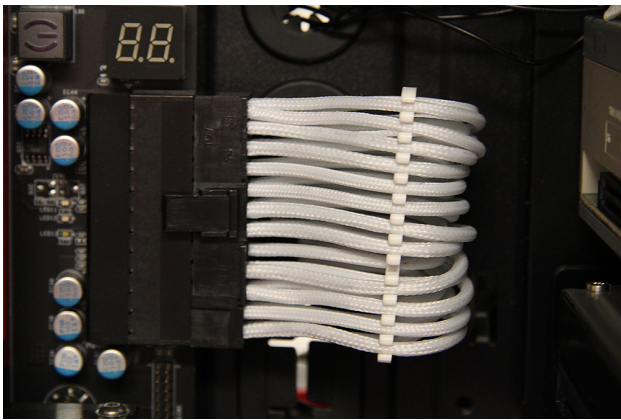

cablemod CableMod Cable Combs
(4-28 Slot) - Orange

\$0.00

Product Images

Short Description

System builds no doubt always involve many cables that just do not seem to stay neat and organized. Enter CableMod Cable Combs. These little gems will easily clip onto your PSU cables and space each wire perfectly so the system looks professionally built and organized. A new rig is just not complete unless wire management is under control and with the CableMod combs you are one easy step to solving this problem!

Description

System builds no doubt always involve many cables that just do not seem to stay neat and organized. Enter CableMod Cable Combs. These little gems will easily clip onto your PSU cables and space each wire perfectly so the system looks professionally built and organized. A new rig is just not complete unless wire management is under control and with the CableMod combs you are one easy step to solving this problem!

CableMod offers cable comb sizes for their new popular PSU replacement sets, There are slot sizes made for every cable in the kit. ****Please note that there are THREE sizes. Choose correctly using guideline list below, Sizes A, B and C!****

Cable Comb Slots Offerings:

- 4pin (Molex Cables)
- 5pin (SATA Cables)
- 6pin (VGA Cables)
- 8pin (VGA and ATX/EPS Cables)
- 8+8pin(Side by Side Dual VGA cables)
- 8+6pin(Side by Side Dual VGA cables)
- 24pin (CableMod Motherboard Corsair SE Series Replacement cable Sets)
- 26pin (CableMod Motherboard EVGA E-Series Replacement Cable Sets only)
- 28pin (CableMod Motherboard Seasonic SE-Series Replacement Cable Sets only)