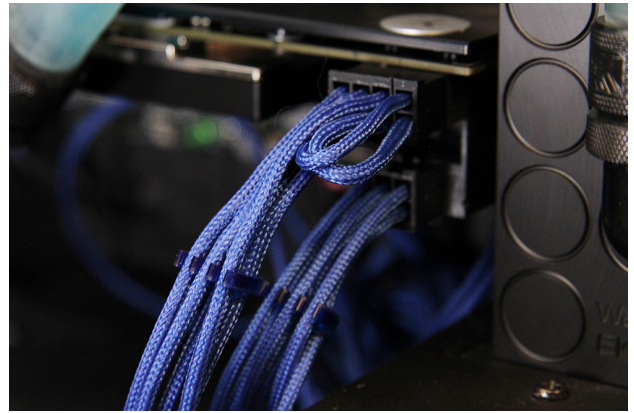

cablemod CableMod Cable Combs
(4-28 Slot) - Orange

\$0.00

Product Images

Short Description

System builds no doubt always involve many cables that just do not seem to stay neat and organized. Enter CableMod Cable Combs. These little gems will easily clip onto your PSU cables and space each wire perfectly so the system looks professionally built and organized. A new rig is just not complete unless wire management is under control and with the CableMod combs you are one easy step to solving this problem!

Description

System builds no doubt always involve many cables that just do not seem to stay neat and organized. Enter CableMod Cable Combs. These little gems will easily clip onto your PSU cables and space each wire perfectly so the system looks professionally built and organized. A new rig is just not complete unless wire management is under control and with the CableMod combs you are one easy step to solving this problem!

CableMod offers cable comb sizes for their new popular PSU replacement sets, There are slot sizes made for every cable in the kit. ****Please note that there are THREE sizes. Choose correctly using guideline list below, Sizes A, B and C!****