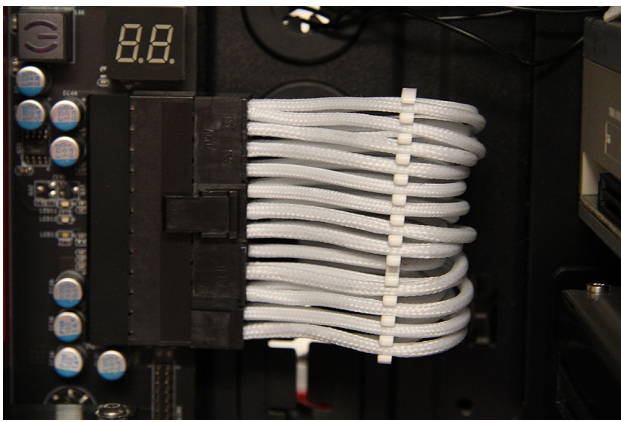

cablemod CableMod Cable Combs  
(4-28 Slot) - Clear

\$0.00

Product Images

## Short Description

---

System builds no doubt always involve many cables that just do not seem to stay neat and organized. Enter CableMod Cable Combs. These little gems will easily clip onto your PSU cables and space each wire perfectly so the system looks professionally built and organized. A new rig is just not complete unless wire management is under control and with the CableMod combs you are one easy step to solving this problem!

## Description

---

System builds no doubt always involve many cables that just do not seem to stay neat and organized. Enter CableMod Cable Combs. These little gems will easily clip onto your PSU cables and space each wire perfectly so the system looks professionally built and organized. A new rig is just not complete unless wire management is under control and with the CableMod combs you are one easy step to solving this problem!

CableMod offers cable comb sizes for their new popular PSU replacement sets, There are slot sizes made for every cable in the kit. **\*\*Please note that there are THREE sizes. Choose correctly using guideline list below, Sizes A, B and C!\*\***