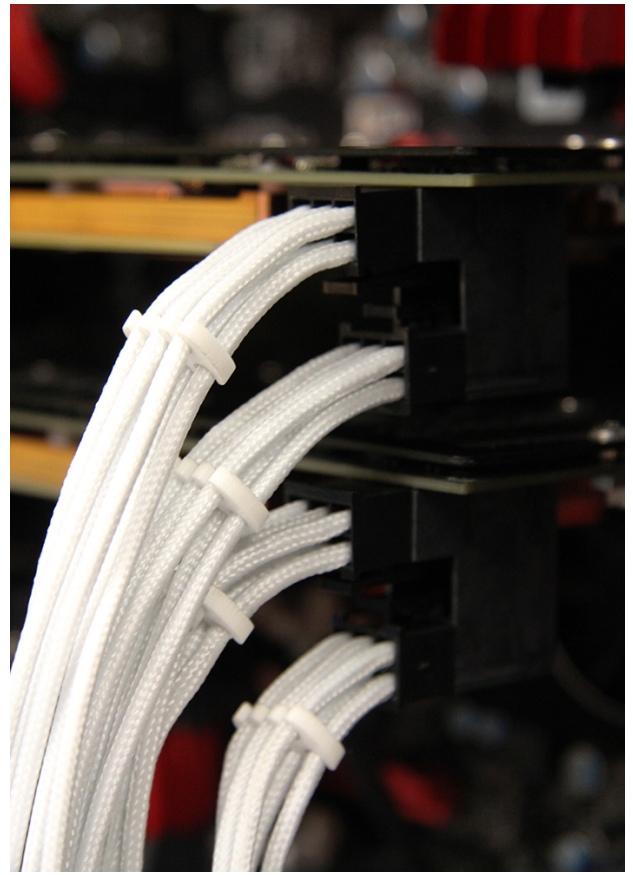

cablemod CableMod Cable Combs  
(4-28 Slot) - Clear

\$0.00

Product Images

## Short Description

---

System builds no doubt always involve many cables that just do not seem to stay neat and organized. Enter CableMod Cable Combs. These little gems will easily clip onto your PSU cables and space each wire perfectly so the system looks professionally built and organized. A new rig is just not complete unless wire management is under control and with the CableMod combs you are one easy step to solving this problem!

## Description

---

System builds no doubt always involve many cables that just do not seem to stay neat and organized. Enter CableMod Cable Combs. These little gems will easily clip onto your PSU cables and space each wire perfectly so the system looks professionally built and organized. A new rig is just not complete unless wire management is under control and with the CableMod combs you are one easy step to solving this problem!