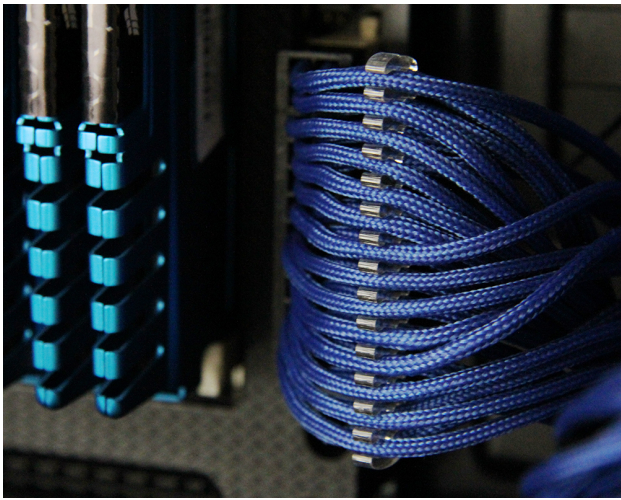

cablemod CableMod Cable Combs  
(4-28 Slot) - Clear

\$0.00

Product Images

## Short Description

---

System builds no doubt always involve many cables that just do not seem to stay neat and organized. Enter CableMod Cable Combs. These little gems will easily clip onto your PSU cables and space each wire perfectly so the system looks professionally built and organized. A new rig is just not complete unless wire management is under control and with the CableMod combs you are one easy step to solving this problem!

## Description

---

System builds no doubt always involve many cables that just do not seem to stay neat and organized. Enter CableMod Cable Combs. These little gems will easily clip onto your PSU cables and space each wire perfectly so the system looks professionally built and organized. A new rig is just not complete unless wire management is under control and with the CableMod combs you are one easy step to solving this problem!