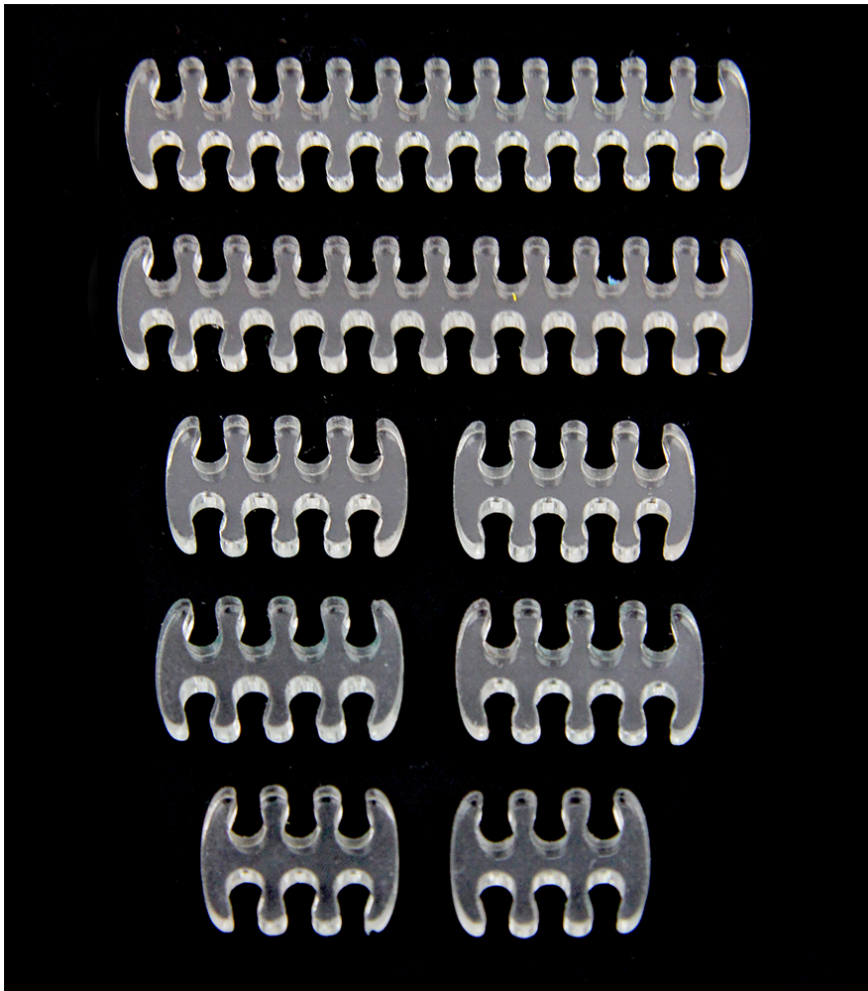

\$7.99

cablemod CableMod Corsair C-Series Starter Kit Cable Combs - 8 Piece Set - Clear

Product Images

Short Description

A new rig is just not complete unless wire management is under control and with the CableMod combs you are one easy step to solving this problem! This CableMod 8 piece starter pack is perfect to cover most basic build needs. You can always add more combs later depending on how many cables are used in your system.

Description

System builds no doubt always involve many cables that just do not seem to stay neat and organized. Enter CableMod Cable Combs. These little gems will easily clip onto your PSU cables and space each wire perfectly so the system looks professionally built and organized. A new rig is just not complete unless wire management is under control and with the CableMod combs you are one easy step to solving this problem! This CableMod 8 piece starter pack is perfect to cover most basic build needs. You can always add more combs later depending on how many cables are used in your system.

Please note that these are Size A Cable combs and are ONLY meant for CableMod ModFlex cables(Not ModMesh) and will not fit standard extensions and cables from other brands that are of a bigger diameter.

Click "[HERE](#)" for all other sizes.

Cable Comb Included in the Set:

- 2 x 6pin (VGA Cables)
- 4 x 8pin (VGA and ATX/EPS Cables)
- 2 x 26pin (CableMod Corsair C-Series Replacement cable Sets)

Color:

- Clear