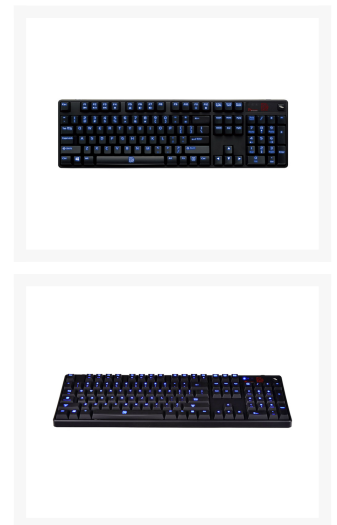

Thermaltake POSEIDON Z Illuminated Blue Switch Edition Mechanical Gaming Keyboard - Black

Special Price
\$64.49 was
\$89.99

Product Images

Short Description

The POSEIDON Z Illuminated – Blue Switch Edition - is a budget friendly full featured keyboard; Perfect for both a first time mechanical keyboard user and a mechanical keyboard enthusiast. The POSEIDON Z Illuminated features Tt eSPORTS Certified Mechanical switches, rated for 50 million keystrokes, & the world's first 5 Year Warranty on a mechanical gaming keyboard.

Description

POSEIDON Z Illuminated – Blue Switch Edition

The POSEIDON Z Illuminated – Blue Switch Edition - is a budget friendly full featured keyboard; Perfect for both a first time mechanical keyboard user and a mechanical keyboard enthusiast. The POSEIDON Z Illuminated features Tt eSPORTS Certified Mechanical switches, rated for 50 million keystrokes, & the world's first 5 Year Warranty on a mechanical gaming keyboard.

Features

FULLY BACK-LIT KEYBOARD.

With an LED under each cap, the POSEIDON Z Illuminated is a fully back-lit keyboard, offering 4 levels of adjustable brightness via the Fn (function) + F11/F12 keys.

Tt eSPORTS CERTIFIED MECHANICAL BROWN SWITCHES