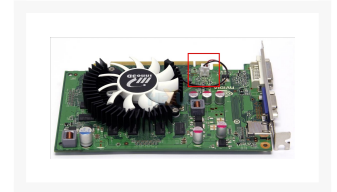

Graphics Card VGA Socket Mini Male Housing PH Connector (2.0mm)

\$0.29

Product Images

Short Description

Graphics Card VGA Socket Mini Male Socket Connector (2.0mm)

Description

Graphics Card VGA Socket Mini Male Socket Connector (2.0mm)

- Number of Positions: 2 / 3 / 4 / 5 / 6
- Pitch: 2.0mm

Notice: Female Pin/Connectors are sold separately.

Additional Information

Brand	ModDIY
SKU	MDY-CO067
Weight	0.0100
Color	White
Connector Type	2-Pin PH
Gender	Male
Material	Plastic