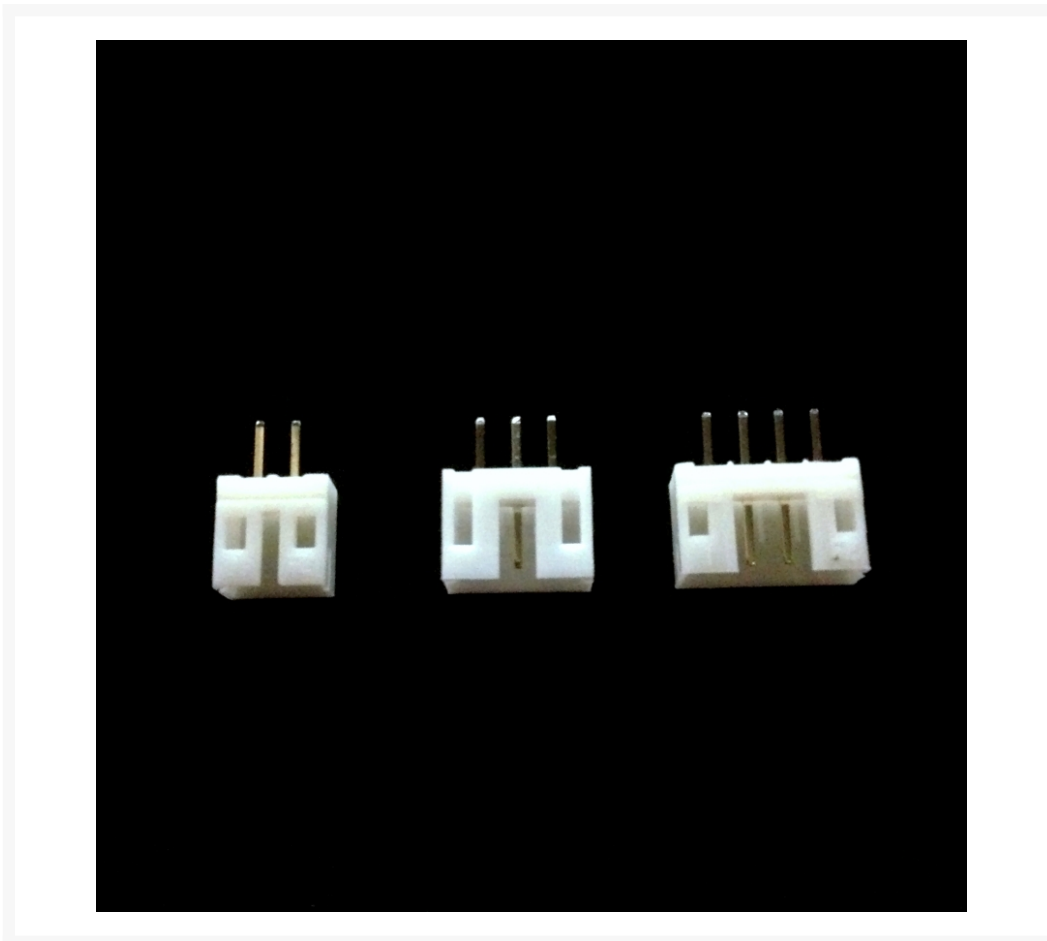

Graphics Card VGA Socket Mini Male Housing PH Connector (2.0mm)

\$0.29

Product Images

Short Description

Graphics Card VGA Socket Mini Male Socket Connector (2.0mm)

Description

Graphics Card VGA Socket Mini Male Socket Connector (2.0mm)

- Number of Positions: 2 / 3 / 4 / 5 / 6
- Pitch: 2.0mm

Notice: Female Pin/Connectors are sold separately.

Additional Information

Brand	ModDIY
SKU	MDY-CO067
Weight	0.0100
Color	White
Connector Type	2-Pin PH
Gender	Male
Material	Plastic