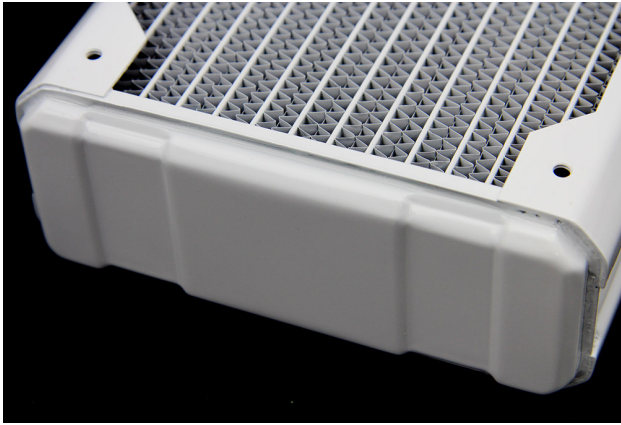

# Black Ice Nemesis 120GTX® Dual-Core Xtreme Profile Radiator - White

\$58.50

## Short Description

---

The Black Ice® Nemesis® 120GTX® is the next generation PC radiators from Hardware Labs. Utilizing the new Black Ice® Nemesis® GTX® platform, the Nemesis® 120GTX® provides enhanced cooling using sub-800rpm fans with Supercruise optimizations for fan speed scalability. Dual-row front-rear flow design using an enhanced flow core, gives users even more performance in the same 120mm Xtreme form factor.

## Description

---

The Black Ice® Nemesis® 120GTX® is the next generation PC radiators from Hardware Labs. Utilizing the new Black Ice® Nemesis® GTX® platform, the Nemesis® 120GTX® provides enhanced cooling using sub-800rpm fans with Supercruise optimizations for fan speed scalability. Dual-row front-rear flow design using an enhanced flow core, gives users even more performance in the same 120mm Xtreme form factor.

## Features

---

- 120 mm x 1 fan Xtreme form factor dual-core radiator
- 158mm x 133mm x 54mm (L x W x H)
- 16 FPI 25 Micron Copper Fins
- Now optimized for sub-800 rpm ultra-stealth fans
- Supercruise optimizations for scalable performance with higher speed fans
- 15% more tubing area in the same Black Ice® GTX™ 120 form factor
- Increased internal coolant flow rates
- Standard G 1/4" inlet/outlet fittings
- Standard M4 mounting threads
- Compatible with Black Ice® Xtreme, Black Ice® GTX™ 120 radiators
- Fully ROHS Compliant