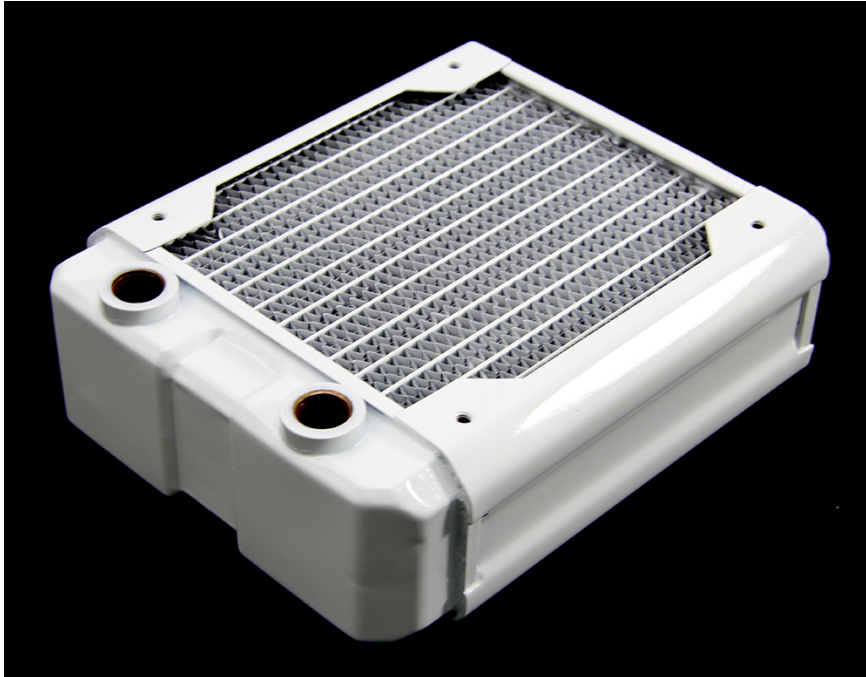

# Black Ice Nemesis 120GTX® Dual-Core Xtreme Profile Radiator - White

\$58.50

## Short Description

---

The Black Ice® Nemesis® 120GTX® is the next generation PC radiators from Hardware Labs. Utilizing the new Black Ice® Nemesis® GTX® platform, the Nemesis® 120GTX® provides enhanced cooling using sub-800rpm fans with Supercruise optimizations for fan speed scalability. Dual-row front-rear flow design using an enhanced flow core, gives users even more performance in the same 120mm Xtreme form factor.

## Description

---

The Black Ice® Nemesis® 120GTX® is the next generation PC radiators from Hardware Labs. Utilizing the new Black Ice® Nemesis® GTX® platform, the Nemesis® 120GTX® provides enhanced cooling using sub-800rpm fans with Supercruise optimizations for fan speed scalability. Dual-row front-rear flow design using an enhanced flow core, gives users even more performance in the same 120mm Xtreme form factor.

## Features

---

- 120 mm x 1 fan Xtreme form factor dual-core radiator
- 158mm x 133mm x 54mm (L x W x H)
- 16 FPI 25 Micron Copper Fins
- Now optimized for sub-800 rpm ultra-stealth fans
- Supercruise optimizations for scalable performance with higher speed fans
- 15% more tubing area in the same Black Ice® GTX™ 120 form factor
- Increased internal coolant flow rates
- Standard G 1/4" inlet/outlet fittings
- Standard M4 mounting threads
- Compatible with Black Ice® Xtreme, Black Ice® GTX™ 120 radiators
- Fully ROHS Compliant