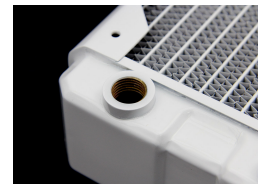

HARDWARE LABS

Black Ice Nemesis 120GTX® Dual-Core Xtreme Profile Radiator - White

$58.50

Product Images