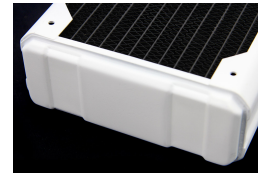

HARDWARE LABS

Black Ice Nemesis 120GTX® Dual-Core Xtreme Profile Radiator - Primer

\$63.95

Product Images

Short Description

The Black Ice® Nemesis® 120GTX® is the next generation PC radiators from Hardware Labs. Utilizing the new Black Ice® Nemesis® GTX® platform, the Nemesis® 120GTX® provides enhanced cooling using sub-800rpm fans with Supercruise optimizations for fan speed scalability. Dual-row front-rear flow design using an enhanced flow core, gives users even more performance in the same 120mm Xtreme form factor.

Description

The Black Ice® Nemesis® 120GTX® is the next generation PC radiators from Hardware Labs. Utilizing the new Black Ice® Nemesis® GTX® platform, the Nemesis® 120GTX® provides enhanced cooling using sub-800rpm fans with Supercruise optimizations for fan speed scalability. Dual-row front-rear flow design using an enhanced flow core, gives users even more performance in the same 120mm Xtreme form factor.

Features

- 120 mm x 1 fan Xtreme form factor dual-core radiator
- 158mm x 133mm x 54mm (L x W x H)
- 16 FPI 25 Micron Copper Fins
- Now optimized for sub-800 rpm ultra-stealth fans
- Supercruise optimizations for scalable performance with higher speed fans
- 15% more tubing area in the same Black Ice® GTX™ 120 form factor
- Increased internal coolant flow rates
- Standard G 1/4" inlet/outlet fittings
- Standard M4 mounting threads
- Compatible with Black Ice® Xtreme, Black Ice® GTX™ 120 radiators