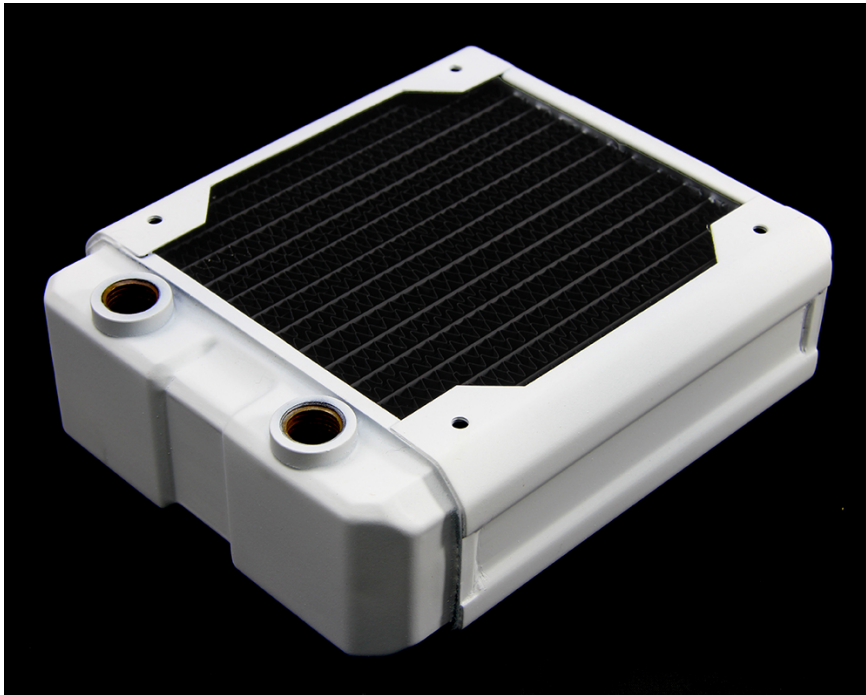

HARDWARE LABS

Black Ice Nemesis 120GTX® Dual-Core Xtreme Profile Radiator - Primer

\$63.95

Product Images

Short Description

The Black Ice® Nemesis® 120GTX® is the next generation PC radiators from Hardware Labs. Utilizing the new Black Ice® Nemesis® GTX® platform, the Nemesis® 120GTX® provides enhanced cooling using sub-800rpm fans with Supercruise optimizations for fan speed scalability. Dual-row front-rear flow design using an enhanced flow core, gives users even more performance in the same 120mm Xtreme form factor.

Description

The Black Ice® Nemesis® 120GTX® is the next generation PC radiators from Hardware Labs. Utilizing the new Black Ice® Nemesis® GTX® platform, the Nemesis® 120GTX® provides enhanced cooling using sub-800rpm fans with Supercruise optimizations for fan speed scalability. Dual-row front-rear flow design using an enhanced flow core, gives users even more performance in the same 120mm Xtreme form factor.

Features

- 120 mm x 1 fan Xtreme form factor dual-core radiator
- 158mm x 133mm x 54mm (L x W x H)
- 16 FPI 25 Micron Copper Fins
- Now optimized for sub-800 rpm ultra-stealth fans
- Supercruise optimizations for scalable performance with higher speed fans
- 15% more tubing area in the same Black Ice® GTX™ 120 form factor
- Increased internal coolant flow rates
- Standard G 1/4" inlet/outlet fittings
- Standard M4 mounting threads
- Compatible with Black Ice® Xtreme, Black Ice® GTX™ 120 radiators