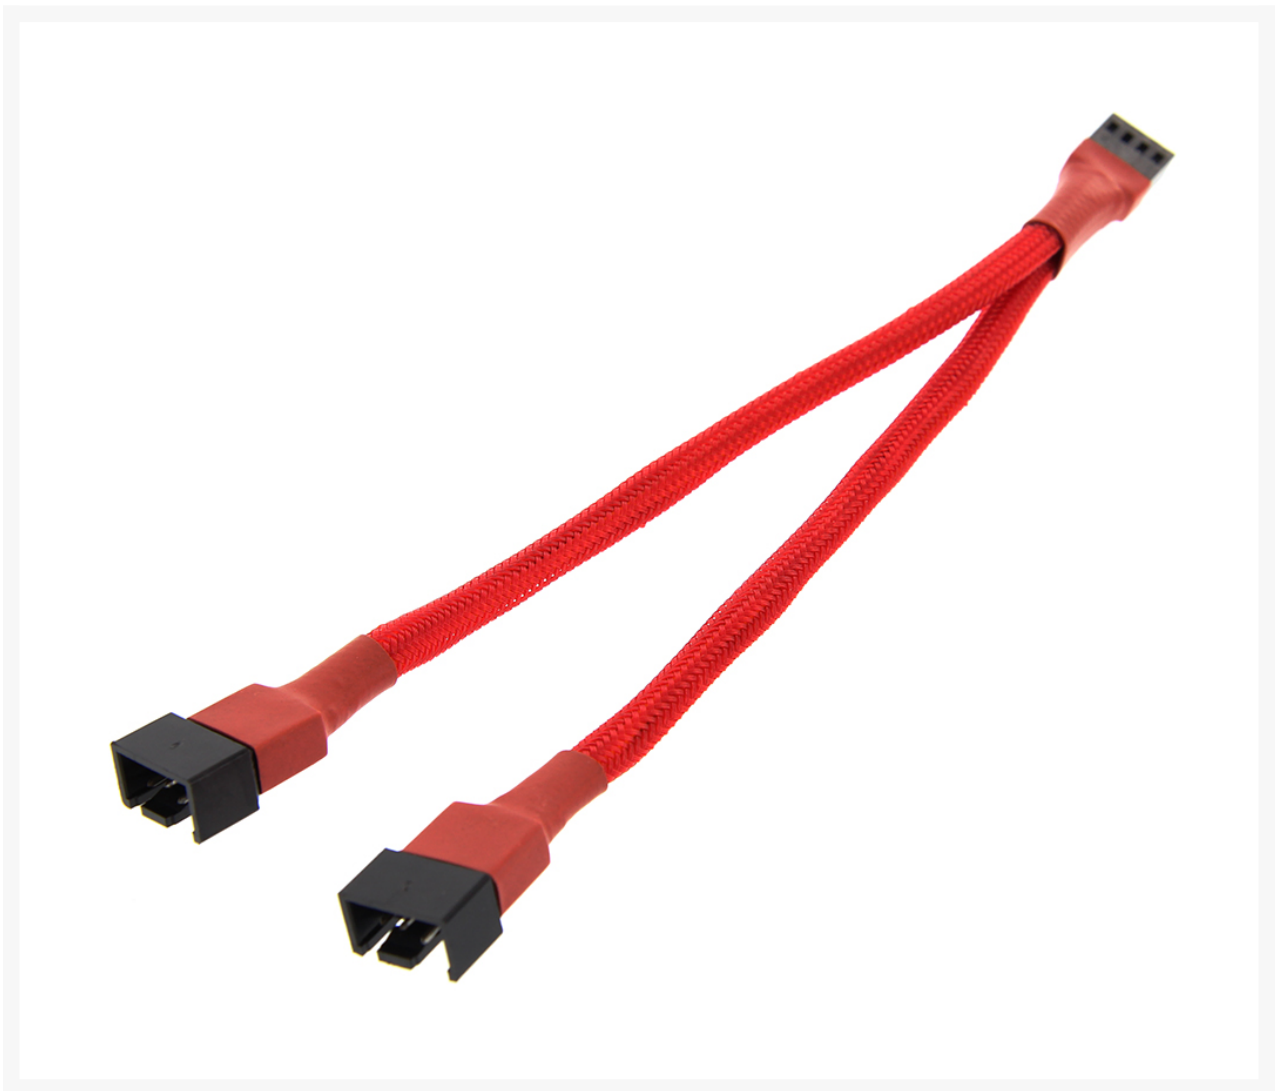

DARKSIDE
COMPUTER BUILDING

Darkside 4-Pin PWM Dual Fan Y Splitter Cable - UV Red Sleeved

\$4.99

Product Images

Short Description

The Darkside 4-Pin PWM Dual Fan Y splitter Cable - Sleeved is a splitter cable turning one 4-pin connection into 2.

Description

The Darkside 4-Pin PWM Dual Fan Y splitter Cable - Sleeved is a splitter cable turning one 4-pin connection into 2. Cable is factory sleeved and is 6 inches long. The 4-pin male connectors are shielded to protect from shorting.

Specifications

Length: 6"

Input Connector: 4-Pin PWM Female

Output Connector: 2x 4-Pin PWM shielded male

Additional Information

Brand	DarkSide
SKU	DS-0473
Weight	0.4000
Color	Red
Cable Type	4-Pin PWM Splitter
Length	6"
Vendor SKU/EAN	712190086671