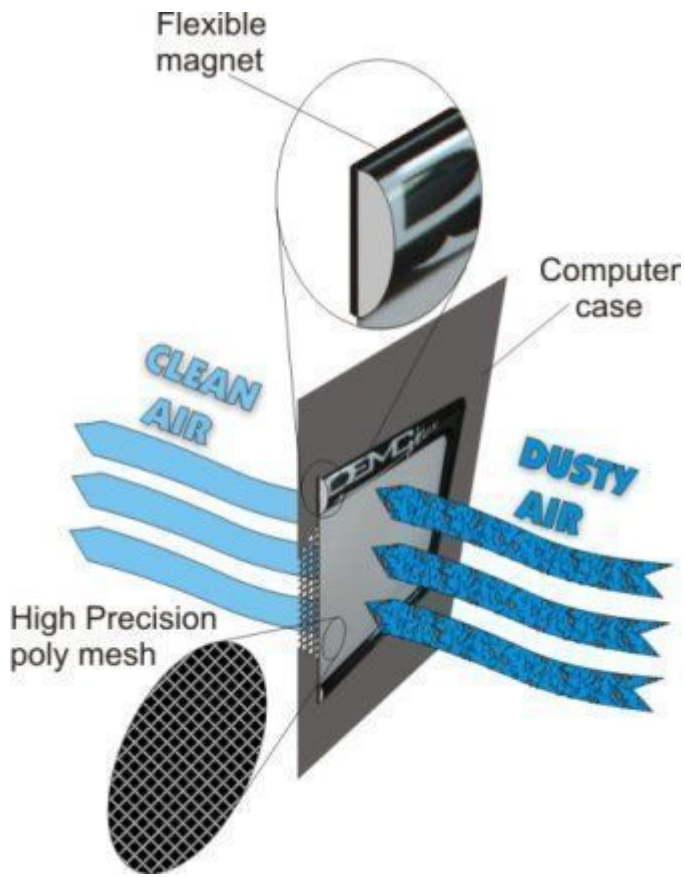

Downloads:

We know that users concentrate on other tasks when using their PCs so we have developed software to remind them on when DEMCiflex Computer Dust Filter needs cleaning.

Features

- Super Fine Medical Grade Mesh
- No Glue, No Screws, No Tools and No Hassles
- Easy Cleaning
- Metallic Strip Included for Non-Ferrous Cases