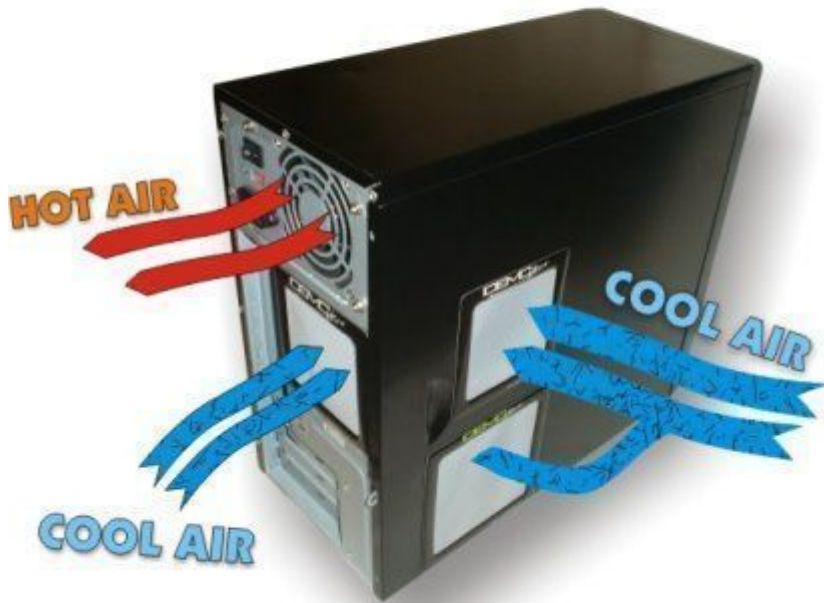

Description

New 4 piece Kit!! NEW Gorgeous Black Mesh!!

THE GREATEST FAN AIR FILTERS EVER DESIGNED!!! Now available in a Custom 4 Piece Kit for the Rosewill Challenger!

DEMCiflex Computer Air Filter is the easiest of all Computer Air Filters to use. No need for any skills. No Glue, No Screws, No Tools and No Hassles. All you have to do is to locate your computer's air intake vents. Use a sheet of paper to see if any particular fan draws air into the case or blows it out. All inlet fans and un-fanned openings can be protected by DEMCiflex.

Because the mesh is black it is easy to see when the filter needs cleaning. After cleaning out the unit initially maintenance consists of taking the DEMCifilter off by hand, dusting it off by hand or soft brush and replacing it over the air intake. That simple. No dismantling, no tools, no glue or screws needed. DEMCifilter has no moving parts and has a one-piece lightweight design. DEMCifilter is fitted over the fan intake or vent holes by way of magnetic strip built into the filter. Even if the case is non-metallic, a lightweight and flexible magnetic frame (optional extra) can be fitted to the case and DEMCifilter can be fitted onto it. This will extend the lifespan of the computer and lead to less downtime and an overall more enjoyable computer experience.

Features

- Super Fine Medical Grade Mesh
- No Glue, No Screws, No Tools and No Hassles
- Easy Cleaning
- Metallic Strip Included for Non-Ferrous Cases

DEMCiflex fits magnetically onto the case, over the intake vents and fans