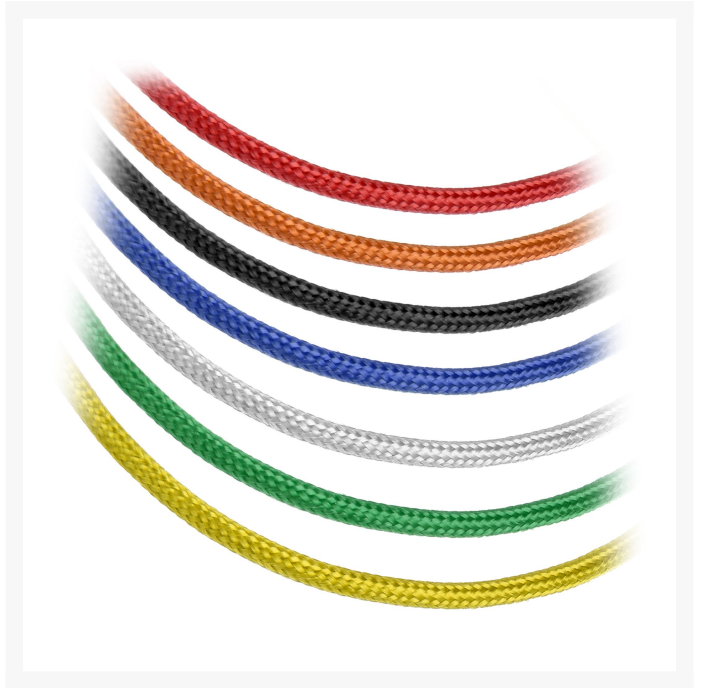

cablemod CableMod ModFlex™  
Sleeved Wire - 8" Blue 4-  
Pack

\$1.95

Product Images

## Description

---

Ever wanted to customize your own cable extensions to match your unique build? Now you can with CableMod ModFlex™ Sleeved Wires.

These sleeved wires feature the very same ModFlex sleeving featured on our premium cable kits for a luxurious look and supreme flexibility. No heatshrink ensures a clean look, and each and every wire is precision cut to the same exact length for optimal results.

Available in a multitude of colors and lengths, the only limit to what you can do with ModFlex Sleeved Wires is your own imagination.

## Specifications

---

Inside the package:

4 x 8" (20cm) ModFlex™ Sleeved Wire - BLACK