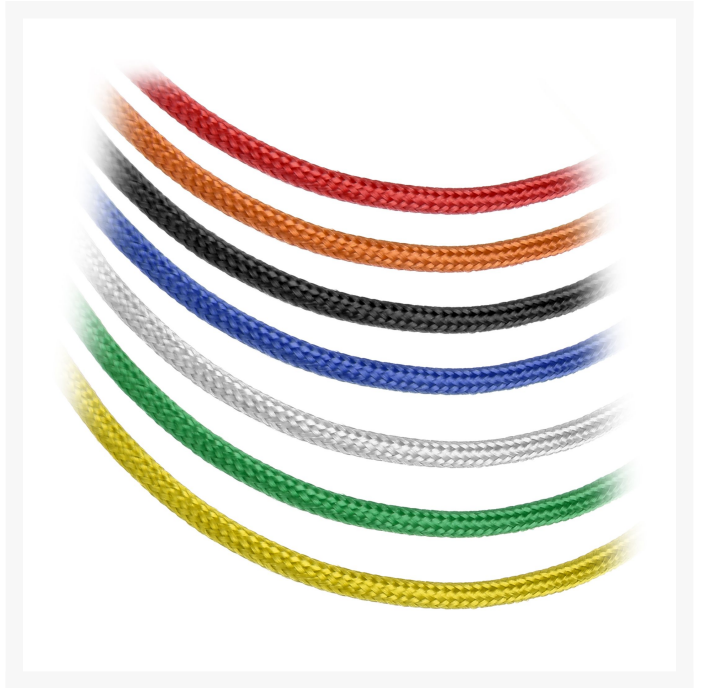

cablemod CableMod ModFlex™
Sleeved Wire - 8" Black 4-
Pack

Special Price
\$0.95 was
\$1.95

Product Images

Short Description

Ever wanted to customize your own cable extensions to match your unique build? Now you can with CableMod ModFlex™ Sleeved Wires.

Description

Ever wanted to customize your own cable extensions to match your unique build? Now you can with CableMod ModFlex™ Sleeved Wires.

These sleeved wires feature the very same ModFlex sleeving featured on our premium cable kits for a luxurious look and supreme flexibility. No heatshrink ensures a clean look, and each and every wire is precision cut to the same exact length for optimal results.

Assembling your own custom cable extension is easy and tool-free. The ends of each wire are fitted with a color-coded silicone protector. Simply remove the protector, match that color with the color code on our CableMod Connectors, and insert the wire - it's really that easy.

Available in a multitude of colors and lengths, the only limit to what you can do with ModFlex Sleeved Wires is your own imagination.

Specifications

Inside the package:

4 x 8" (20cm) ModFlex™ Sleeved Wire - BLACK