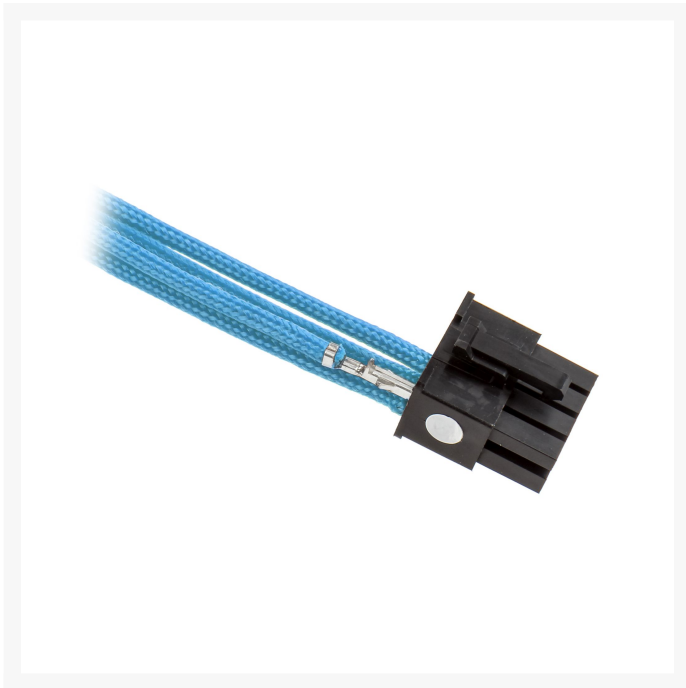

cablemod CableMod ModFlex™  
Sleeved Wire - 8" Light Blue  
4-Pack

\$1.95

Product Images

## Short Description

---

Ever wanted to customize your own cable extensions to match your unique build? Now you can with CableMod ModFlex™ Sleeved Wires.

## Description

---

Ever wanted to customize your own cable extensions to match your unique build? Now you can with CableMod ModFlex™ Sleeved Wires.

These sleeved wires feature the very same ModFlex sleeving featured on our premium cable kits for a luxurious look and supreme flexibility. No heatshrink ensures a clean look, and each and every wire is precision cut to the same exact length for optimal results.

Assembling your own custom cable extension is easy and tool-free. The ends of each wire are fitted with a color-coded silicone protector. Simply remove the protector, match that color with the color code on our CableMod Connectors, and insert the wire - it's really that easy.