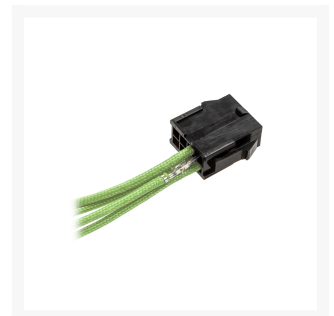

cablemod CableMod ModFlex™
Sleeved Wire - 8" Light
Green 4-Pack

\$1.95

Product Images

Short Description

Ever wanted to customize your own cable extensions to match your unique build? Now you can with CableMod ModFlex™ Sleeved Wires.

Description

Ever wanted to customize your own cable extensions to match your unique build? Now you can with CableMod ModFlex™ Sleeved Wires.

These sleeved wires feature the very same ModFlex sleeving featured on our premium cable kits for a luxurious look and supreme flexibility. No heatshrink ensures a clean look, and each and every wire is precision cut to the same exact length for optimal results.

Assembling your own custom cable extension is easy and tool-free. The ends of each wire are fitted with a color-coded silicone protector. Simply remove the protector, match that color with the color code on our CableMod Connectors, and insert the wire - it's really that easy.

Available in a multitude of colors and lengths, the only limit to what you can do with ModFlex Sleeved Wires is your own imagination.

Specifications

0

Additional Information

Brand	CableMod
SKU	CM-MSW-8LG-4-R-D
Weight	0.0500
Color	Green
Cable Type	Cable DIY
Length	8"
Vendor SKU/EAN	0630158276288
Special Price	\$0.95