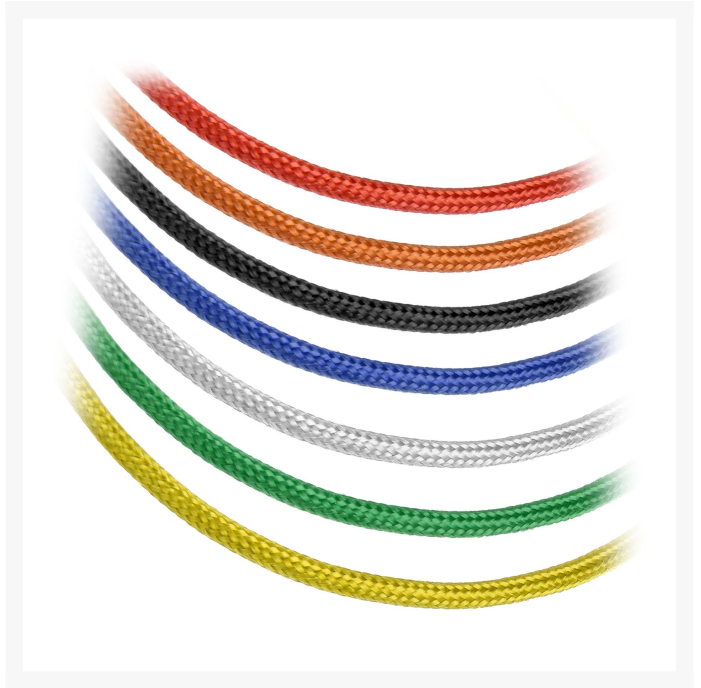

cablemod CableMod ModFlex™
Sleeved Wire - 8" Red 4-
Pack

\$1.95

Product Images

Short Description

Ever wanted to customize your own cable extensions to match your unique build? Now you can with CableMod ModFlex™ Sleeved Wires.

Description

Ever wanted to customize your own cable extensions to match your unique build? Now you can with CableMod ModFlex™ Sleeved Wires.

These sleeved wires feature the very same ModFlex sleeving featured on our premium cable kits for a luxurious look and supreme flexibility. No heatshrink ensures a clean look, and each and every wire is precision cut to the same exact length for optimal results.

Assembling your own custom cable extension is easy and tool-free. The ends of each wire are fitted with a color-coded silicone protector. Simply remove the protector, match that color with the color code on our CableMod Connectors, and insert the wire - it's really that easy.

Available in a multitude of colors and lengths, the only limit to what you can do with ModFlex Sleeved Wires is your own imagination.

Specifications

0

Additional Information

| | |
|----------------|-----------------|
| Brand | CableMod |
| SKU | CM-MSW-8R-4-R-D |
| Weight | 0.0500 |
| Color | Red |
| Cable Type | Cable DIY |
| Length | 8" |
| Vendor SKU/EAN | 0630158276318 |
| Special Price | \$0.95 |