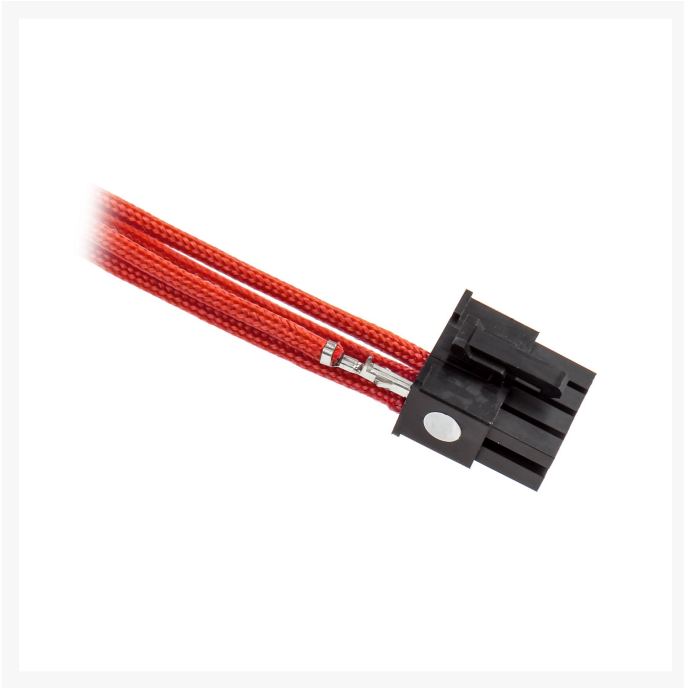

cablemod CableMod ModFlex™
Sleeved Wire - 8" Red 4-
Pack

\$1.95

Product Images

Short Description

Ever wanted to customize your own cable extensions to match your unique build? Now you can with CableMod ModFlex™ Sleeved Wires.

Description

Ever wanted to customize your own cable extensions to match your unique build? Now you can with CableMod ModFlex™ Sleeved Wires.

These sleeved wires feature the very same ModFlex sleeving featured on our premium cable kits for a luxurious look and supreme flexibility. No heatshrink ensures a clean look, and each and every wire is precision cut to the same exact length for optimal results.

Assembling your own custom cable extension is easy and tool-free. The ends of each wire are fitted with a color-coded silicone protector. Simply remove the protector, match that color with the color code on our CableMod Connectors, and insert the wire - it's really that easy.

Available in a multitude of colors and lengths, the only limit to what you can do with ModFlex Sleeved Wires is your own imagination.

Specifications

0

Additional Information

| | |
|----------------|-----------------|
| Brand | CableMod |
| SKU | CM-MSW-8R-4-R-D |
| Weight | 0.0500 |
| Color | Red |
| Cable Type | Cable DIY |
| Length | 8" |
| Vendor SKU/EAN | 0630158276318 |
| Special Price | \$0.95 |