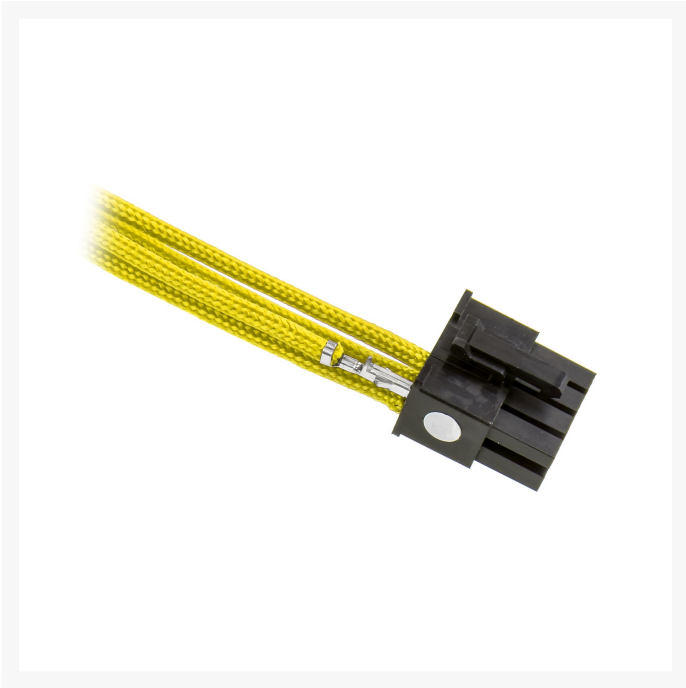

cablemod CableMod ModFlex™
Sleeved Wire - 8" Yellow 4-
Pack

\$1.95

Product Images

Short Description

Ever wanted to customize your own cable extensions to match your unique build? Now you can with CableMod ModFlex™ Sleeved Wires.

Description

Ever wanted to customize your own cable extensions to match your unique build? Now you can with CableMod ModFlex™ Sleeved Wires.

These sleeved wires feature the very same ModFlex sleeving featured on our premium cable kits for a luxurious look and supreme flexibility. No heatshrink ensures a clean look, and each and every wire is precision cut to the same exact length for optimal results.

Assembling your own custom cable extension is easy and tool-free. The ends of each wire are fitted with a color-coded silicone protector. Simply remove the protector, match that color with the color code on our CableMod Connectors, and insert the wire - it's really that easy.

Available in a multitude of colors and lengths, the only limit to what you can do with ModFlex Sleeved Wires is your own imagination.

Specifications

0

Additional Information

Brand	CableMod
SKU	CM-MSW-8Y-4-R-D
Weight	0.0500
Color	Yellow
Cable Type	Cable DIY
Length	8"
Vendor SKU/EAN	0630158276349
Special Price	\$0.95