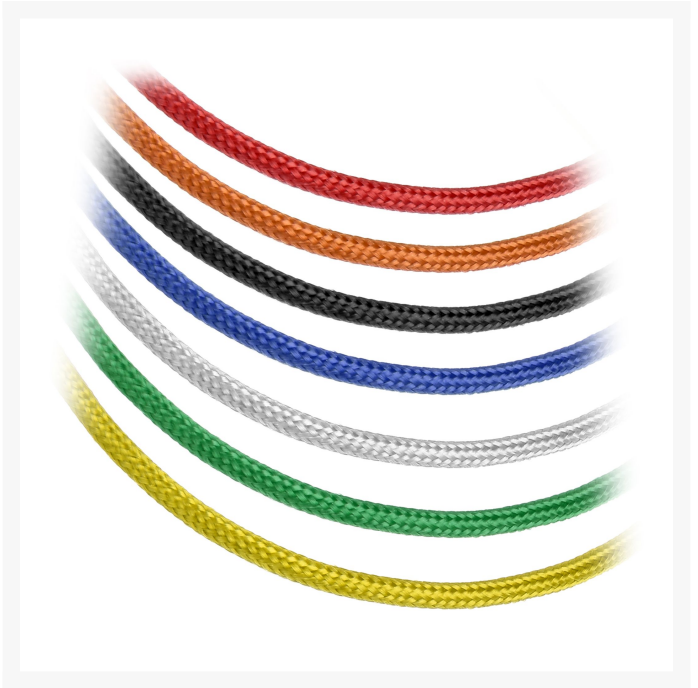

cablemod CableMod ModFlex™
Sleeved Wire - 8" Yellow 4-
Pack

\$1.95

Product Images

Short Description

Ever wanted to customize your own cable extensions to match your unique build? Now you can with CableMod ModFlex™ Sleeved Wires.

Description

Ever wanted to customize your own cable extensions to match your unique build? Now you can with CableMod ModFlex™ Sleeved Wires.

These sleeved wires feature the very same ModFlex sleeving featured on our premium cable kits for a luxurious look and supreme flexibility. No heatshrink ensures a clean look, and each and every wire is precision cut to the same exact length for optimal results.

Assembling your own custom cable extension is easy and tool-free. The ends of each wire are fitted with a color-coded silicone protector. Simply remove the protector, match that color with the color code on our CableMod Connectors, and insert the wire - it's really that easy.

Available in a multitude of colors and lengths, the only limit to what you can do with ModFlex Sleeved Wires is your own imagination.

Specifications

0

Additional Information

Brand	CableMod
SKU	CM-MSW-8Y-4-R-D
Weight	0.0500
Color	Yellow
Cable Type	Cable DIY
Length	8"
Vendor SKU/EAN	0630158276349
Special Price	\$0.95