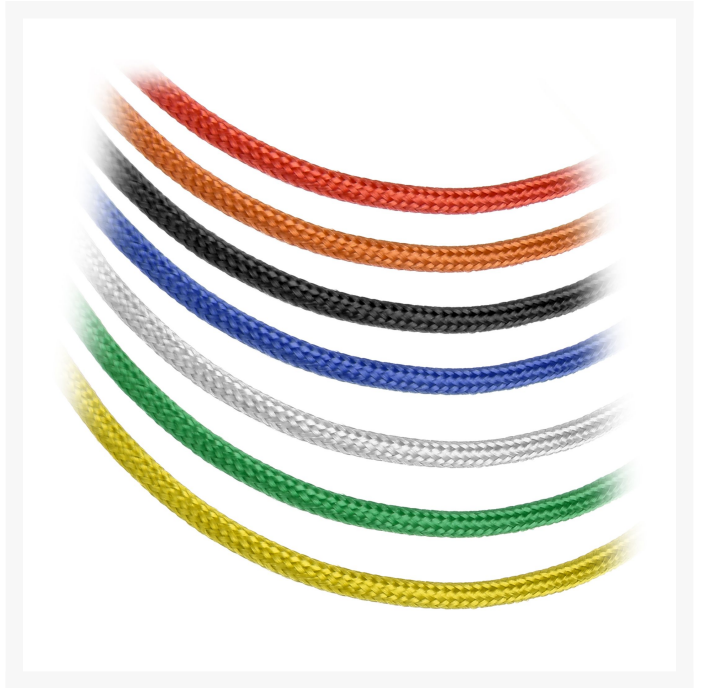

cablemod CableMod ModFlex™
Sleeved Wire - 16" Red 4-
Pack

Special Price
\$1.95 was
\$2.95

Product Images

Short Description

Ever wanted to customize your own cable extensions to match your unique build? Now you can with CableMod ModFlex™ Sleeved Wires.

Description

Ever wanted to customize your own cable extensions to match your unique build? Now you can with CableMod ModFlex™ Sleeved Wires.

These sleeved wires feature the very same ModFlex sleeving featured on our premium cable kits for a luxurious look and supreme flexibility. No heatshrink ensures a clean look, and each and every wire is precision cut to the same exact length for optimal results.

Assembling your own custom cable extension is easy and tool-free. The ends of each wire are fitted with a color-coded silicone protector. Simply remove the protector, match that color with the color code on our CableMod Connectors, and insert the wire - it's really that easy.

Available in a multitude of colors and lengths, the only limit to what you can do with ModFlex Sleeved Wires is your own imagination.

Specifications

Inside the package:

4 x 16" (40cm) ModFlex™ Sleeved Wire - RED