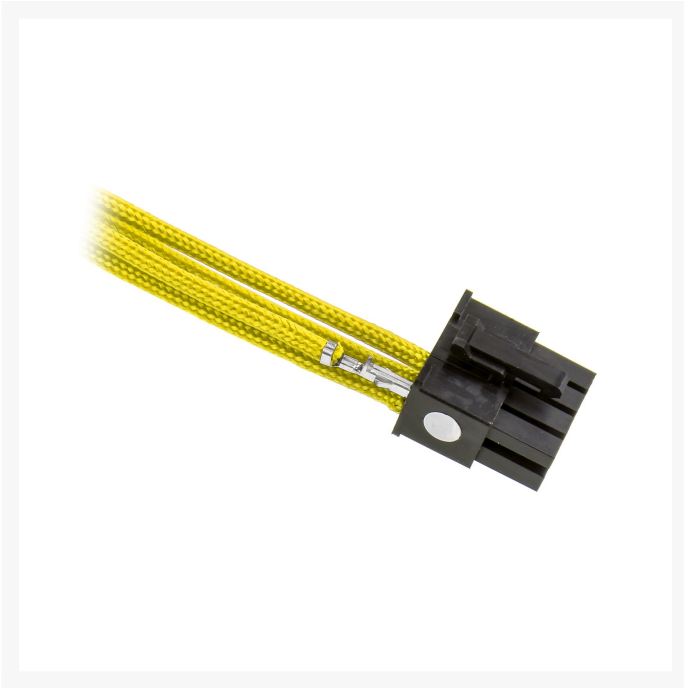

cablemod CableMod ModFlex™
Sleeved Wire - 16" Yellow 4-
Pack

Special Price
\$1.95 was
\$2.95

Product Images

Short Description

Ever wanted to customize your own cable extensions to match your unique build? Now you can with CableMod ModFlex™ Sleeved Wires.

Description

Ever wanted to customize your own cable extensions to match your unique build? Now you can with CableMod ModFlex™ Sleeved Wires.

These sleeved wires feature the very same ModFlex sleeving featured on our premium cable kits for a luxurious look and supreme flexibility. No heatshrink ensures a clean look, and each and every wire is precision cut to the same exact length for optimal results.

Assembling your own custom cable extension is easy and tool-free. The ends of each wire are fitted with a color-coded silicone protector. Simply remove the protector, match that color with the color code on our CableMod Connectors, and insert the wire - it's really that easy.

Available in a multitude of colors and lengths, the only limit to what you can do with ModFlex Sleeved Wires is your own imagination.

Specifications

Inside the package:

4 x 16" (40cm) ModFlex™ Sleeved Wire - YELLOW