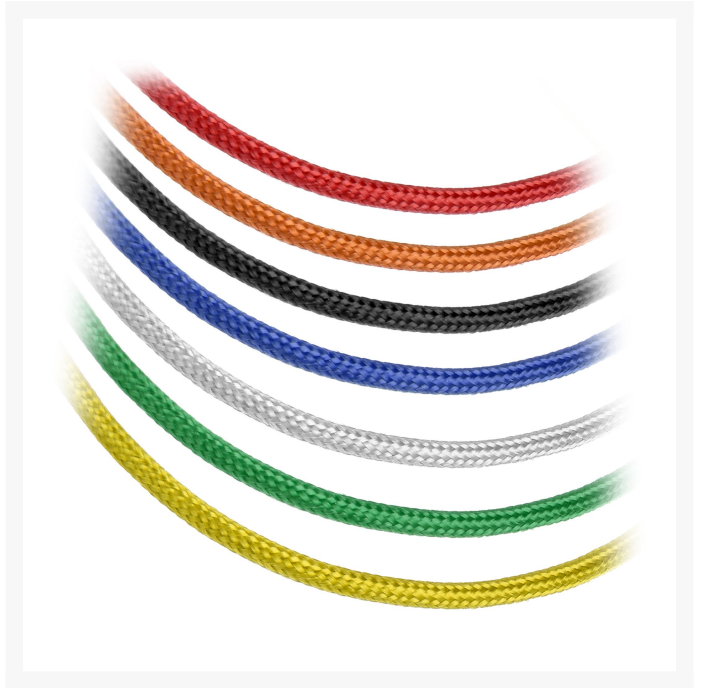

cablemod CableMod ModFlex™
Sleeved Wire - 24" Blue 4-
Pack

Special Price
\$2.95 was
\$3.95

Product Images

Short Description

Ever wanted to customize your own cable extensions to match your unique build? Now you can with CableMod ModFlex™ Sleeved Wires.

Description

Ever wanted to customize your own cable extensions to match your unique build? Now you can with CableMod ModFlex™ Sleeved Wires.

These sleeved wires feature the very same ModFlex sleeving featured on our premium cable kits for a luxurious look and supreme flexibility. No heatshrink ensures a clean look, and each and every wire is precision cut to the same exact length for optimal results.

Assembling your own custom cable extension is easy and tool-free. The ends of each wire are fitted with a color-coded silicone protector. Simply remove the protector, match that color with the color code on our CableMod Connectors, and insert the wire - it's really that easy.

Available in a multitude of colors and lengths, the only limit to what you can do with ModFlex Sleeved Wires is your own imagination.

Specifications

Inside the package:

4 x 24" (60cm) ModFlex™ Sleeved Wire - BLUE