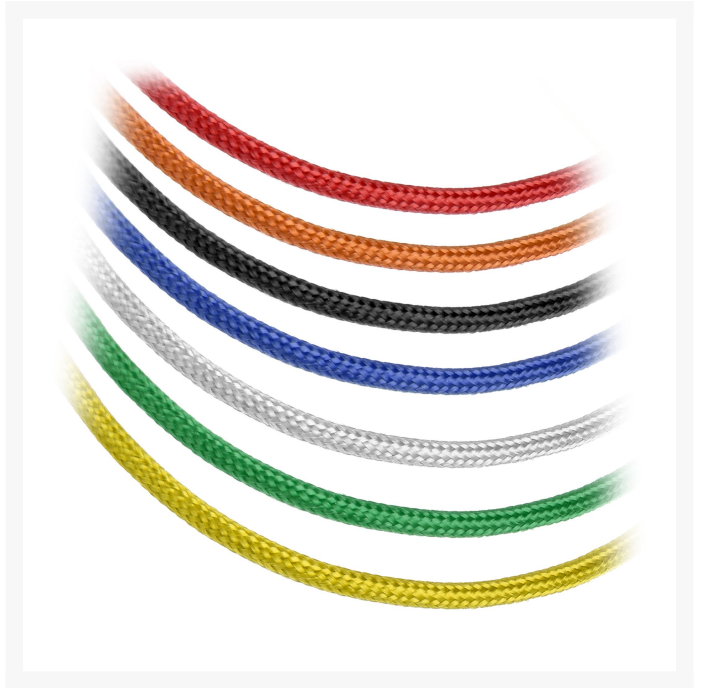

cablemod CableMod ModFlex™
Sleeved Wire - 24" Black 4-
Pack

Special Price
\$2.95 was
\$3.95

Product Images

Short Description

Ever wanted to customize your own cable extensions to match your unique build? Now you can with CableMod ModFlex™ Sleeved Wires.

Description

Ever wanted to customize your own cable extensions to match your unique build? Now you can with CableMod ModFlex™ Sleeved Wires.

These sleeved wires feature the very same ModFlex sleeving featured on our premium cable kits for a luxurious look and supreme flexibility. No heatshrink ensures a clean look, and each and every wire is precision cut to the same exact length for optimal results.

Assembling your own custom cable extension is easy and tool-free. The ends of each wire are fitted with a color-coded silicone protector. Simply remove the protector, match that color with the color code on our CableMod Connectors, and insert the wire - it's really that easy.

Available in a multitude of colors and lengths, the only limit to what you can do with ModFlex Sleeved Wires is your own imagination.

Specifications

Inside the package:

4 x 24" (60cm) ModFlex™ Sleeved Wire - BLACK