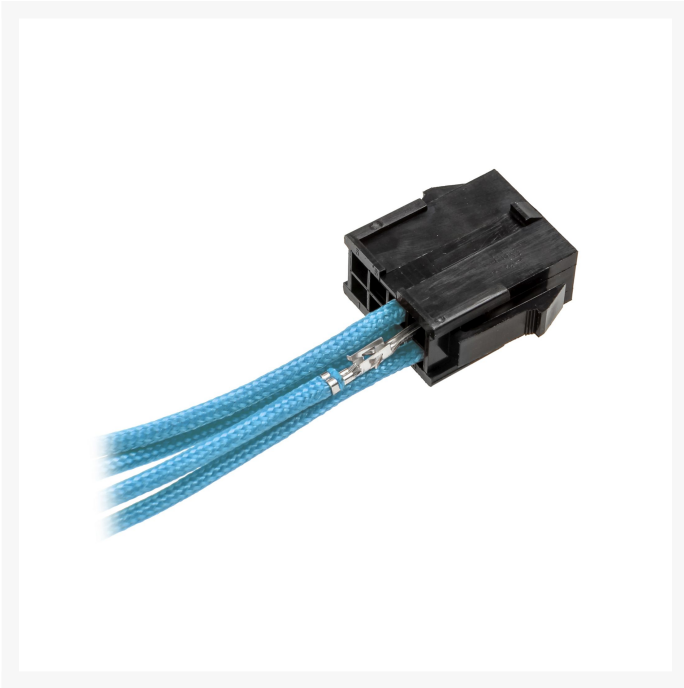

cablemod CableMod ModFlex™
Sleeved Wire - 24" Light
Blue 4-Pack

Special Price
\$2.95 was
\$3.95

Product Images

Short Description

Ever wanted to customize your own cable extensions to match your unique build? Now you can with CableMod ModFlex™ Sleeved Wires.

Description

Ever wanted to customize your own cable extensions to match your unique build? Now you can with CableMod ModFlex™ Sleeved Wires.

These sleeved wires feature the very same ModFlex sleeving featured on our premium cable kits for a luxurious look and supreme flexibility. No heatshrink ensures a clean look, and each and every wire is precision cut to the same exact length for optimal results.

Assembling your own custom cable extension is easy and tool-free. The ends of each wire are fitted with a color-coded silicone protector. Simply remove the protector, match that color with the color code on our CableMod Connectors, and insert the wire - it's really that easy.

Available in a multitude of colors and lengths, the only limit to what you can do with ModFlex Sleeved Wires is your own imagination.

Specifications

Inside the package:

4 x 24" (60cm) ModFlex™ Sleeved Wire - LIGHT BLUE