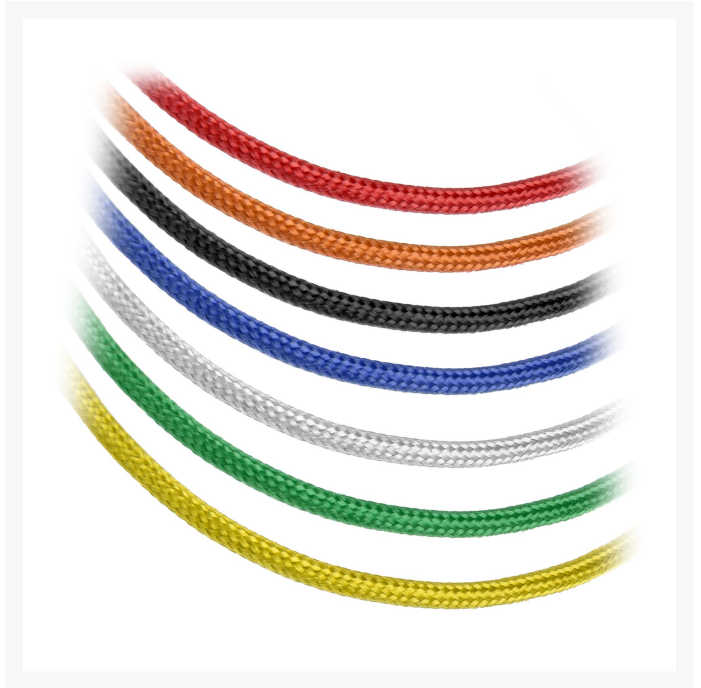

cablemod CableMod ModFlex™
Sleeved Wire - 24" Light
Blue 4-Pack

Special Price
\$2.95 was
\$3.95

Product Images

Short Description

Ever wanted to customize your own cable extensions to match your unique build? Now you can with CableMod ModFlex™ Sleeved Wires.

Description

Ever wanted to customize your own cable extensions to match your unique build? Now you can with CableMod ModFlex™ Sleeved Wires.

These sleeved wires feature the very same ModFlex sleeving featured on our premium cable kits for a luxurious look and supreme flexibility. No heatshrink ensures a clean look, and each and every wire is precision cut to the same exact length for optimal results.

Assembling your own custom cable extension is easy and tool-free. The ends of each wire are fitted with a color-coded silicone protector. Simply remove the protector, match that color with the color code on our CableMod Connectors, and insert the wire - it's really that easy.

Available in a multitude of colors and lengths, the only limit to what you can do with ModFlex Sleeved Wires is your own imagination.

Specifications

Inside the package:

4 x 24" (60cm) ModFlex™ Sleeved Wire - LIGHT BLUE