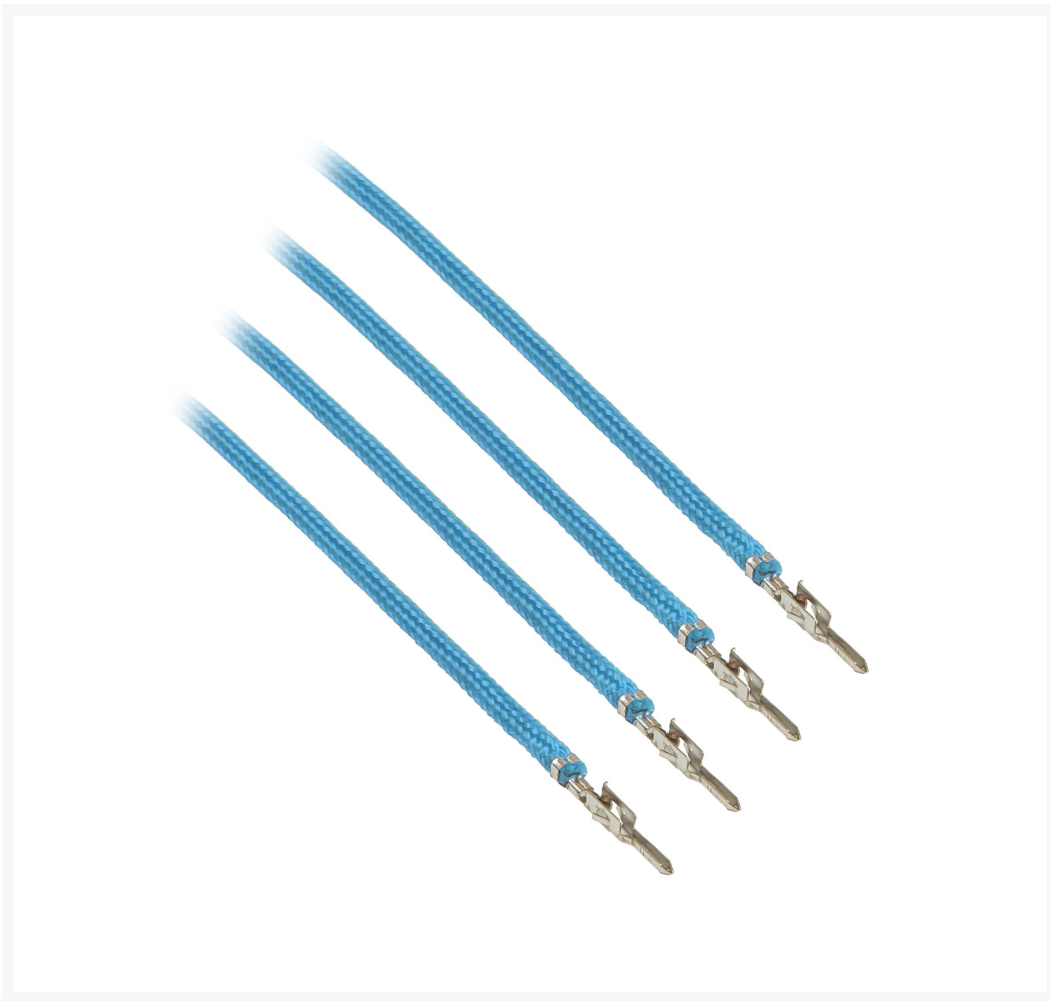

cablemod CableMod ModFlex™
Sleeved Wire - 24" Light
Blue 4-Pack

Special Price
\$2.95 was
\$3.95

Product Images

Short Description

Ever wanted to customize your own cable extensions to match your unique build? Now you can with CableMod ModFlex™ Sleeved Wires.

Description

Ever wanted to customize your own cable extensions to match your unique build? Now you can with CableMod ModFlex™ Sleeved Wires.

These sleeved wires feature the very same ModFlex sleeving featured on our premium cable kits for a luxurious look and supreme flexibility. No heatshrink ensures a clean look, and each and every wire is precision cut to the same exact length for optimal results.

Assembling your own custom cable extension is easy and tool-free. The ends of each wire are fitted with a color-coded silicone protector. Simply remove the protector, match that color with the color code on our CableMod Connectors, and insert the wire - it's really that easy.

Available in a multitude of colors and lengths, the only limit to what you can do with ModFlex Sleeved Wires is your own imagination.

Specifications

Inside the package:

4 x 24" (60cm) ModFlex™ Sleeved Wire - LIGHT BLUE