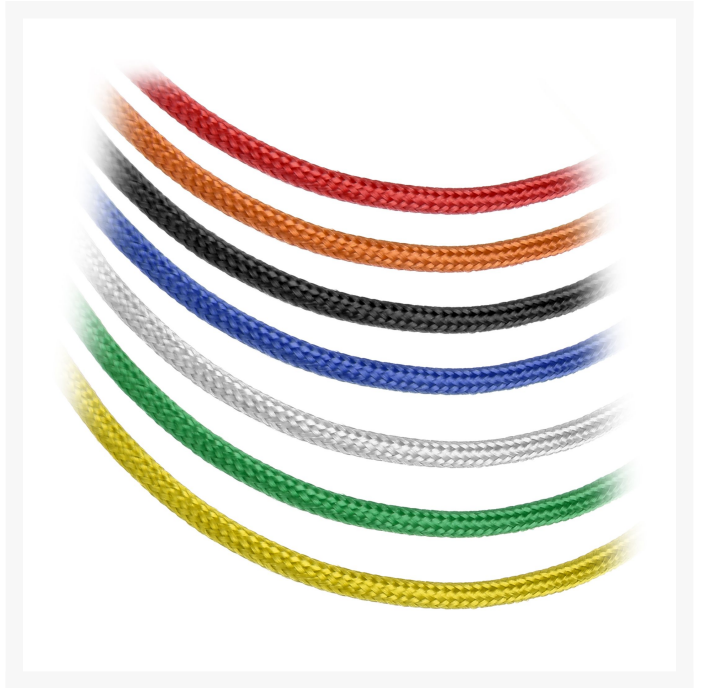

cablemod CableMod ModFlex™  
Sleeved Wire - 24" Orange  
4-Pack

\$3.95

Product Images

## Short Description

---

Ever wanted to customize your own cable extensions to match your unique build? Now you can with CableMod ModFlex™ Sleeved Wires.

## Description

---

Ever wanted to customize your own cable extensions to match your unique build? Now you can with CableMod ModFlex™ Sleeved Wires.

These sleeved wires feature the very same ModFlex sleeving featured on our premium cable kits for a luxurious look and supreme flexibility. No heatshrink ensures a clean look, and each and every wire is precision cut to the same exact length for optimal results.

Available in a multitude of colors and lengths, the only limit to what you can do with ModFlex Sleeved Wires is your own imagination.