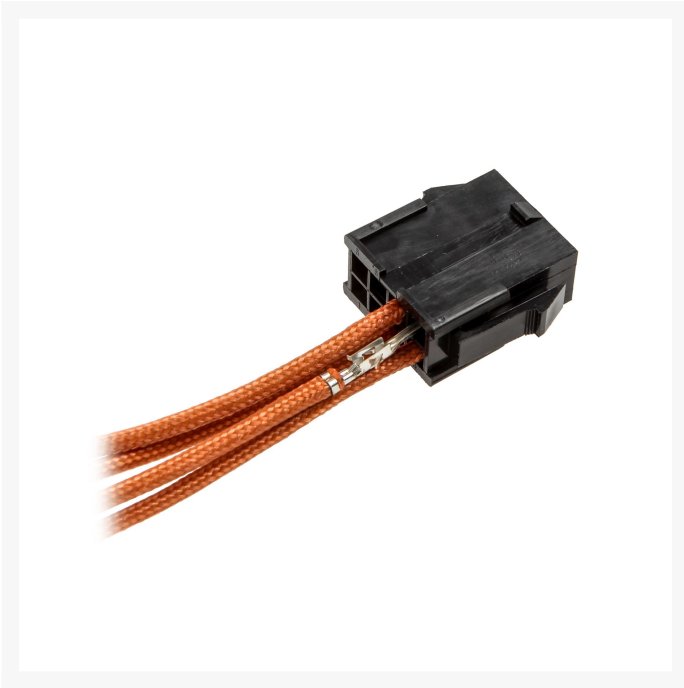

cablemod CableMod ModFlex™  
Sleeved Wire - 24" Orange  
4-Pack

\$3.95

Product Images

## Short Description

---

Ever wanted to customize your own cable extensions to match your unique build? Now you can with CableMod ModFlex™ Sleeved Wires.

## Description

---

Ever wanted to customize your own cable extensions to match your unique build? Now you can with CableMod ModFlex™ Sleeved Wires.

These sleeved wires feature the very same ModFlex sleeving featured on our premium cable kits for a luxurious look and supreme flexibility. No heatshrink ensures a clean look, and each and every wire is precision cut to the same exact length for optimal results.

Assembling your own custom cable extension is easy and tool-free. The ends of each wire are fitted with a color-coded silicone protector. Simply remove the protector, match that color with the color code on our CableMod Connectors, and insert the wire - it's really that easy.