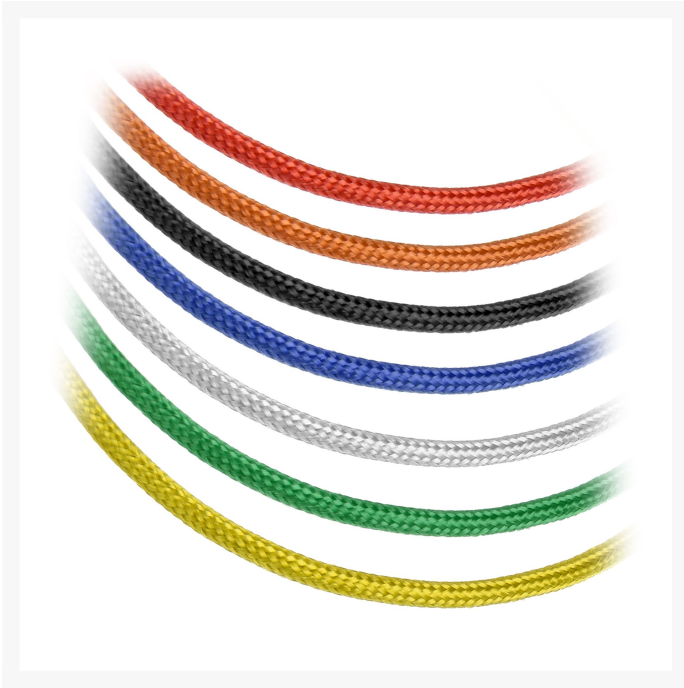

cablemod CableMod ModFlex™  
Sleeved Wire - 24" Red 4-  
Pack

\$3.95

Product Images

## Short Description

---

Ever wanted to customize your own cable extensions to match your unique build? Now you can with CableMod ModFlex™ Sleeved Wires.

## Description

---

Ever wanted to customize your own cable extensions to match your unique build? Now you can with CableMod ModFlex™ Sleeved Wires.

These sleeved wires feature the very same ModFlex sleeving featured on our premium cable kits for a luxurious look and supreme flexibility. No heatshrink ensures a clean look, and each and every wire is precision cut to the same exact length for optimal results.

Available in a multitude of colors and lengths, the only limit to what you can do with ModFlex Sleeved Wires is your own imagination.