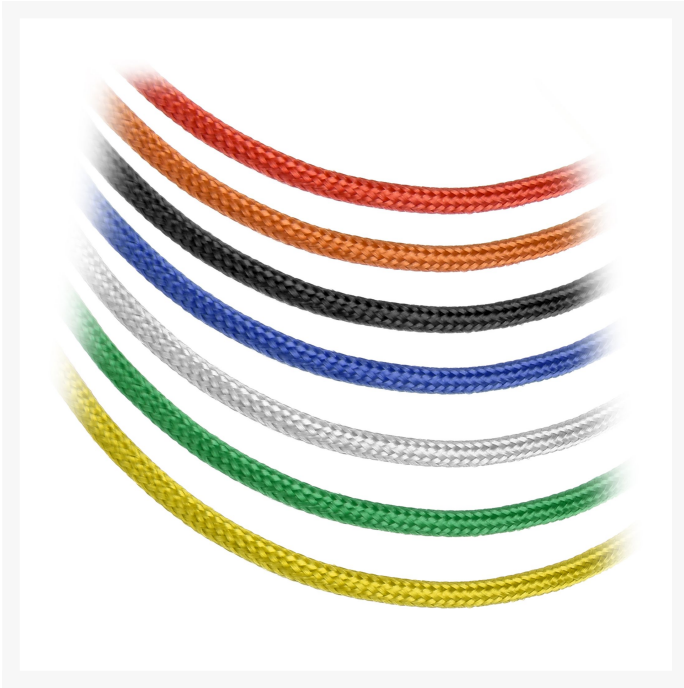

cablemod CableMod ModFlex™
Sleeved Wire - 24" Red 4-
Pack

\$3.95

Product Images

Short Description

Ever wanted to customize your own cable extensions to match your unique build? Now you can with CableMod ModFlex™ Sleeved Wires.

Description

Ever wanted to customize your own cable extensions to match your unique build? Now you can with CableMod ModFlex™ Sleeved Wires.

These sleeved wires feature the very same ModFlex sleeving featured on our premium cable kits for a luxurious look and supreme flexibility. No heatshrink ensures a clean look, and each and every wire is precision cut to the same exact length for optimal results.

Assembling your own custom cable extension is easy and tool-free. The ends of each wire are fitted with a color-coded silicone protector. Simply remove the protector, match that color with the color code on our CableMod Connectors, and insert the wire - it's really that easy.

Available in a multitude of colors and lengths, the only limit to what you can do with ModFlex Sleeved Wires is your own imagination.

Specifications

0

Additional Information

Brand	CableMod
SKU	CM-MSW-24R-4-R
Weight	0.0500
Color	Red
Cable Type	Cable DIY
Length	24"
Vendor SKU/EAN	0630158276530
Special Price	\$2.95