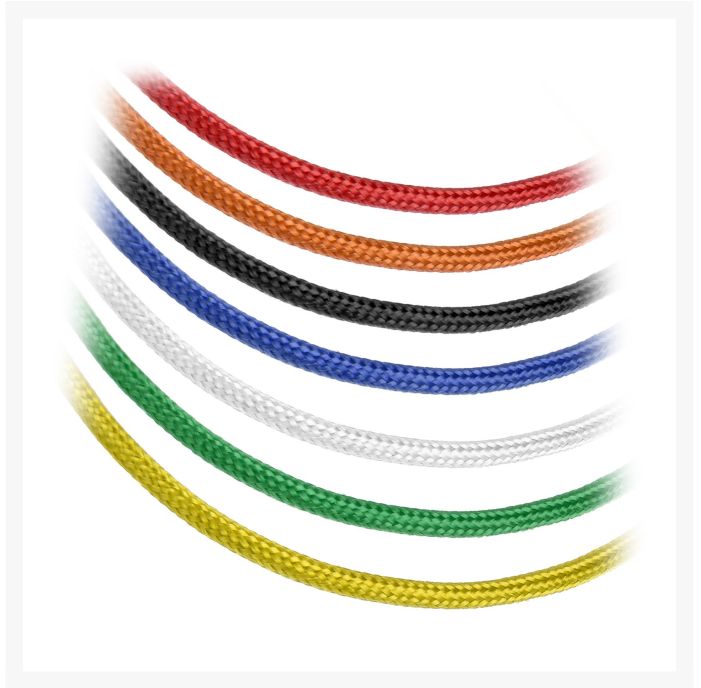

cablemod CableMod ModFlex™
Sleeved Wire - 24" Silver 4-
Pack

Special Price
\$2.95 was
\$3.95

Product Images

Short Description

Ever wanted to customize your own cable extensions to match your unique build? Now you can with CableMod ModFlex™ Sleeved Wires.

Description

Ever wanted to customize your own cable extensions to match your unique build? Now you can with CableMod ModFlex™ Sleeved Wires.

These sleeved wires feature the very same ModFlex sleeving featured on our premium cable kits for a luxurious look and supreme flexibility. No heatshrink ensures a clean look, and each and every wire is precision cut to the same exact length for optimal results.

Assembling your own custom cable extension is easy and tool-free. The ends of each wire are fitted with a color-coded silicone protector. Simply remove the protector, match that color with the color code on our CableMod Connectors, and insert the wire - it's really that easy.

Available in a multitude of colors and lengths, the only limit to what you can do with ModFlex Sleeved Wires is your own imagination.

Specifications

Inside the package:

4 x 24" (60cm) ModFlex™ Sleeved Wire - SILVER