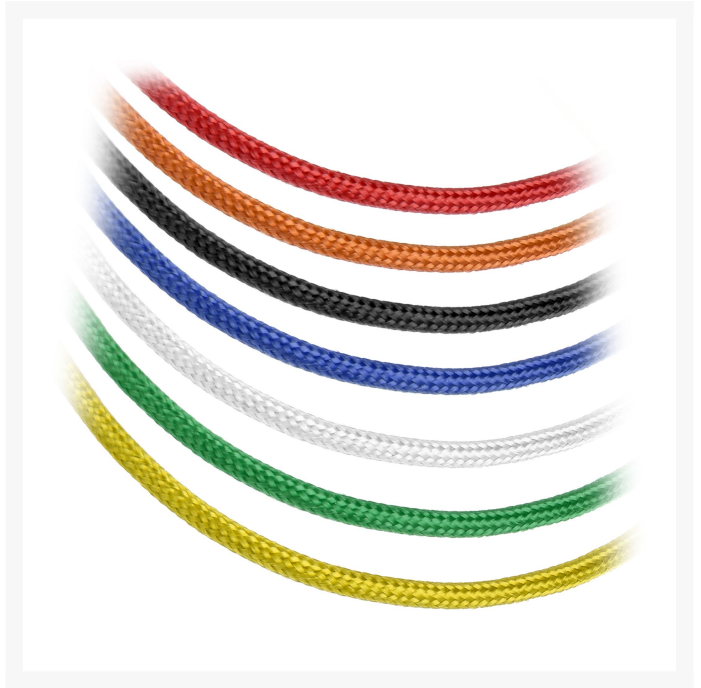

cablemod CableMod ModFlex™  
Sleeved Wire - 24" White 4-  
Pack

Special Price  
**\$2.95** was  
**\$3.95**

Product Images

## Short Description

---

Ever wanted to customize your own cable extensions to match your unique build? Now you can with CableMod ModFlex™ Sleeved Wires.

Available in a multitude of colors and lengths, the only limit to what you can do with ModFlex Sleeved Wires is your own imagination.

## Specifications

---

Inside the package:

4 x 24" (60cm) ModFlex™ Sleeved Wire - WHITE