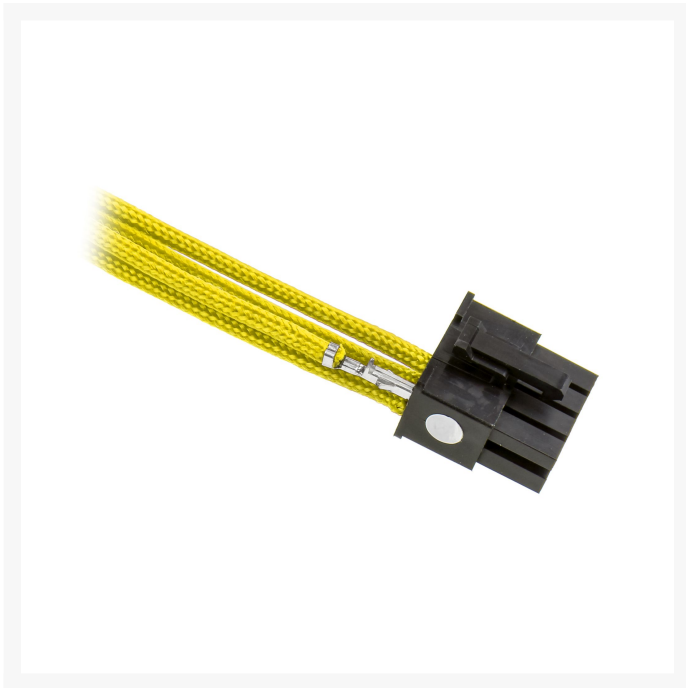

cablemod CableMod ModFlex™  
Sleeved Wire - 24" Yellow 4-  
Pack

\$3.95

Product Images

## Short Description

---

Ever wanted to customize your own cable extensions to match your unique build? Now you can with CableMod ModFlex™ Sleeved Wires.

## Description

---

Ever wanted to customize your own cable extensions to match your unique build? Now you can with CableMod ModFlex™ Sleeved Wires.

These sleeved wires feature the very same ModFlex sleeving featured on our premium cable kits for a luxurious look and supreme flexibility. No heatshrink ensures a clean look, and each and every wire is precision cut to the same exact length for optimal results.

Assembling your own custom cable extension is easy and tool-free. The ends of each wire are fitted with a color-coded silicone protector. Simply remove the protector, match that color with the color code on our CableMod Connectors, and insert the wire - it's really that easy.