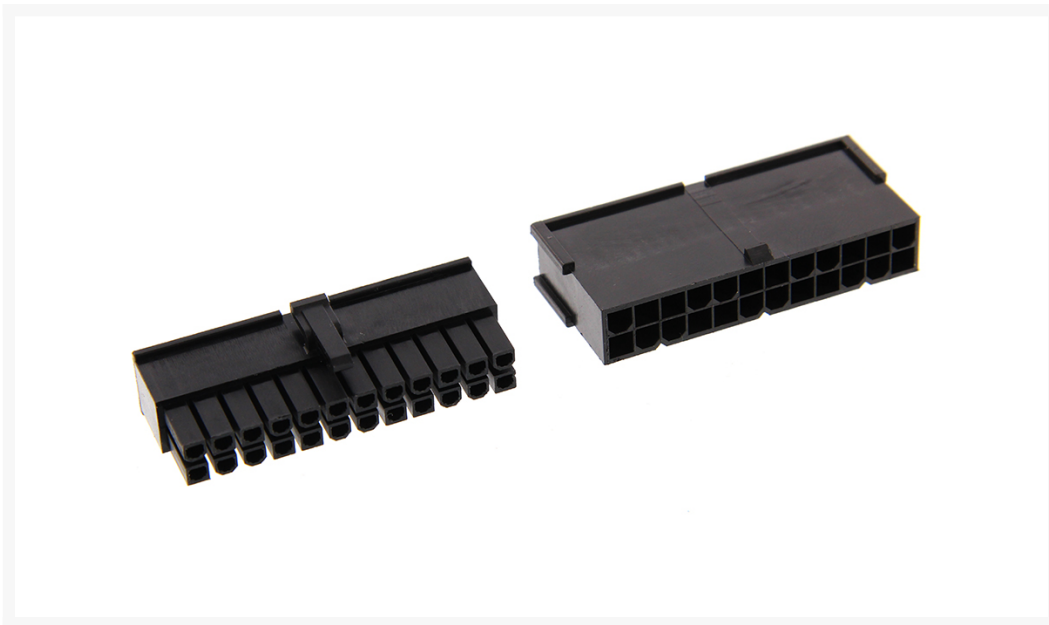

cablemod **CableMod Connector
Pack - 24 pin ATX - Black
(M+F Pack)**

Special Price
\$0.44 was
\$1.49

Product Images

Short Description

Designing your very own custom cable extension is easy with CableMod Connectors. This set of connectors comes with one female and one male variant, is designed to work perfectly with our ModFlex™ Sleeved Wires.

Description

Designing your very own custom cable extension is easy with CableMod Connectors. This set of connectors

comes with one female and one male variant, is designed to work perfectly with our ModFlex™ Sleeved Wires.

Assembling your own custom cable extension is easy. One connector has a white sticker while the other one does not. The ends of each ModFlex Sleeve Wire are fitted with a color-coded silicone protector. Simply remove the protector, match that color with the color code on our CableMod Connector, and insert the wire - it's really that easy.

With several connector types available, CableMod Connectors can help you achieve that one-of-a-kind look for your PC.

Specifications

Inside the package:

- 1 x 24 pin Female ATX connector - BLACK
- 1 x 24 pin Male ATX connector - BLACK