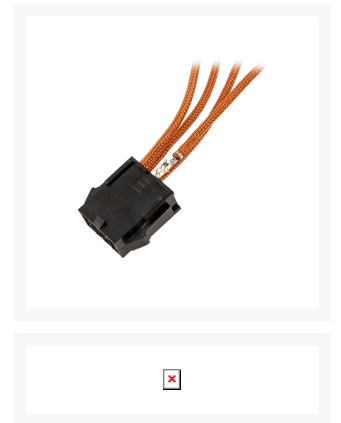

cablemod CableMod Connector
Pack - 8 pin EPS - Black
(M+F Pack)

\$1.49

Product Images

Short Description

Designing your very own custom cable extension is easy with CableMod Connectors. This set of connectors

comes with one female and one male variant, is designed to work perfectly with our ModFlex™ Sleeved Wires.

Description

Designing your very own custom cable extension is easy with CableMod Connectors. This set of connectors comes with one female and one male variant, is designed to work perfectly with our ModFlex™ Sleeved Wires.

Assembling your own custom cable extension is easy. One connector has a white sticker while the other one does not. The ends of each ModFlex Sleeve Wire are fitted with a color-coded silicone protector. Simply remove the protector, match that color with the color code on our CableMod Connector, and insert the wire - it's really that easy.

With several connector types available, CableMod Connectors can help you achieve that one-of-a-kind look for your PC.

Specifications

Inside the package:

- 1 x 8 pin Female EPS/ATX connector - BLACK
- 1 x 8 pin Male EPS/ATX connector - BLACK