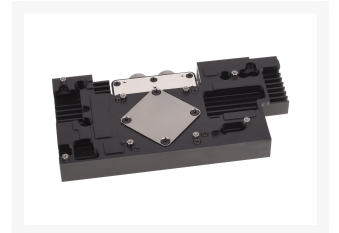

Alphacool NexXxoS GPX - ATI R9 270X M07 - with Backplate - Black

Special Price
$9.99 was
$93.95

Product Images