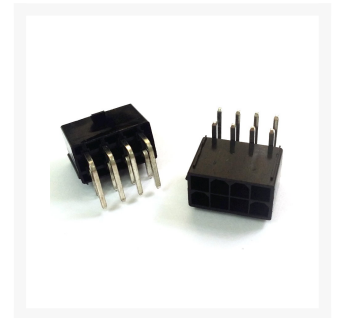

8-Pin CPU/EPS Male Header Connector - 90% Angled - Black

\$1.99

Product Images

Short Description

Tired of those plain white power supply connectors? Want to change over not only the molex but EVERY

single connector on your power supply?

Description

8-Pin CPU/EPS Male Header Connector - 90° Angled - Black

Tired of those plain white power supply connectors? Want to change over not only the molex but EVERY single connector on your power supply?

This is a replacement 4-pin CPU/EPS connector so you can get rid of that nasty white ATX connector and help your computer look sweet!

This is a 8-pin CPU/EPS ATX connector, commonly used as the power supply connector on ATX motherboards.

Additional Information

Brand	ModDIY
SKU	MDY-CO233
Weight	0.0100
Color	Black
Gender	Male
Material	Plastic