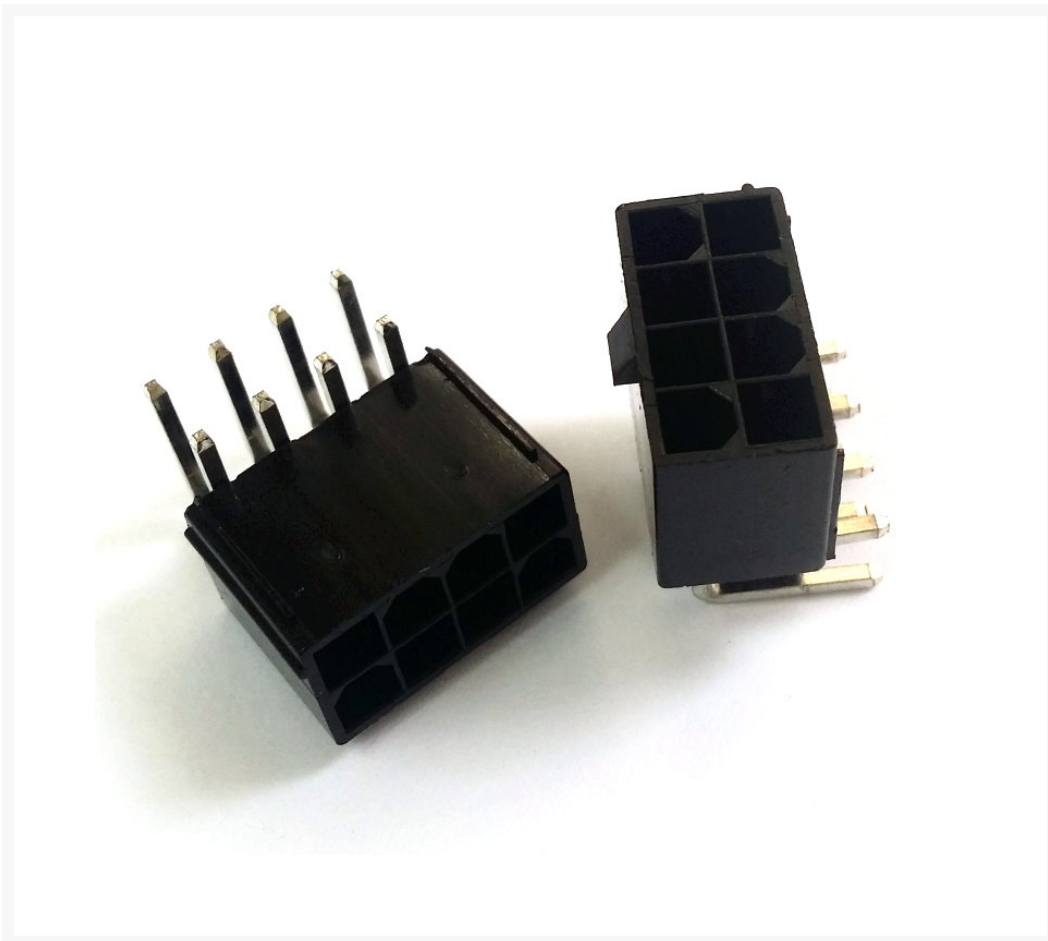

8-Pin CPU/EPS Male Header Connector - 90% Angled - Black

\$1.99

Product Images

Short Description

Tired of those plain white power supply connectors? Want to change over not only the molex but EVERY

single connector on your power supply?

Description

8-Pin CPU/EPS Male Header Connector - 90° Angled - Black

Tired of those plain white power supply connectors? Want to change over not only the molex but EVERY single connector on your power supply?

This is a replacement 4-pin CPU/EPS connector so you can get rid of that nasty white ATX connector and help your computer look sweet!

This is a 8-pin CPU/EPS ATX connector, commonly used as the power supply connector on ATX motherboards.

Additional Information

Brand	ModDIY
SKU	MDY-CO233
Weight	0.0100
Color	Black
Gender	Male
Material	Plastic