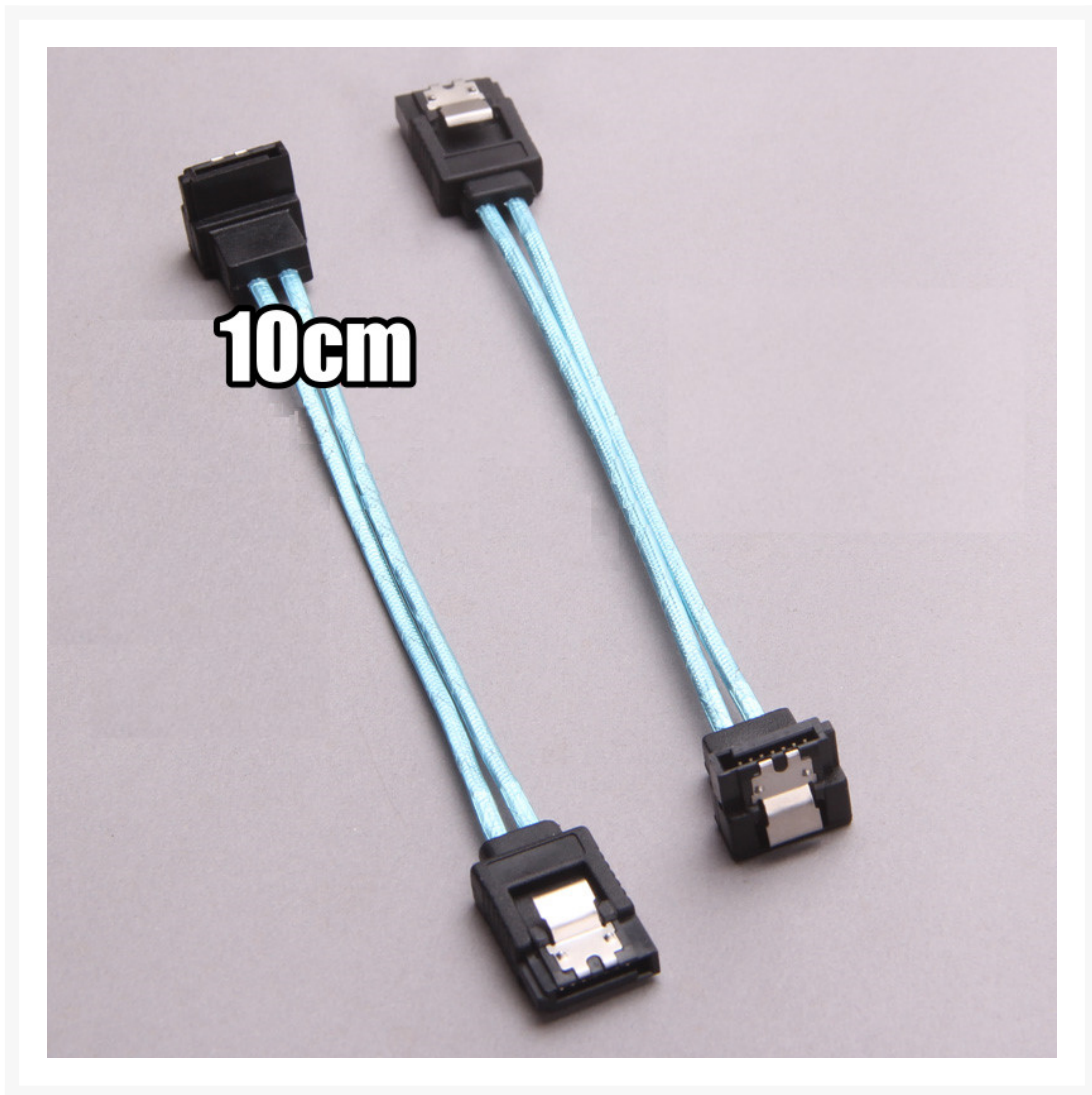

SAS/SSD High-Speed 6Gbps SATA3 SATA III Cable (10cm) - Straight-to-Angled

\$9.99

Product Images

Short Description

SAS/SSD High-Speed 6Gbps SATA3 SATA III Cable

Description

SAS/SSD High-Speed 6Gbps SATA3 SATA III Cable

- 10cm
- SAS-6G-10
- Straight-to-Angled Connectors

Additional Information

Brand	ModDIY
SKU	MDY-CAB329-SA
Weight	0.1000
Cable Type	SATA Data Internal
Length	4"