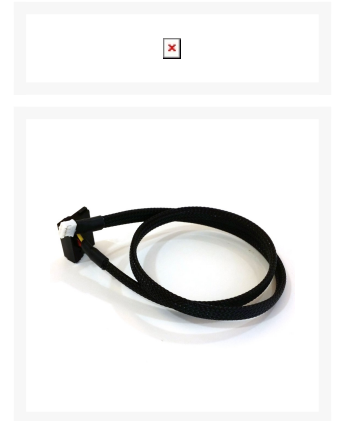

Mini PC Mini 3-Pin to SATA Power Sleeved Cable (50cm)

\$5.99

Product Images

Short Description

Mini PC Mini 3-Pin to SATA Power Sleeved Cable (50cm)

Description

Mini PC Mini 3-Pin to SATA Power Sleeved Cable (50cm)

Additional Information

Brand	ModDIY
SKU	MDY-CO549
Weight	0.1000
Color	Black
Cable Type	SATA Data Internal
Length	20"