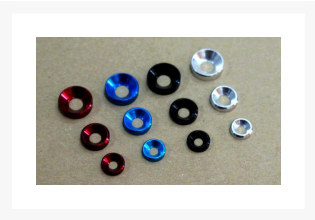

Premium Glossy Aluminum Alloy Countersunk Washer - Blue

As low as
\$0.69

Product Images

Description

Premium Glossy Aluminum Alloy Countersunk Washer 11 Colors (M3 M4 M5)

Colors & Sizes:

- Black, Gold, Purple, Grey, Pink, Blue, Green, Light Blue, Orange, Silver, Red
- M3, M4, M5

Additional Information

Brand	ModDIY
SKU	MDY-ULF-AAW-BL
Weight	0.0010
Color	Blue
Hardware Type	Washer
Material	Aluminum
Vendor SKU/EAN	Uses Custom Options

Product Options

Screw Thread:	M3
	M5
	M4