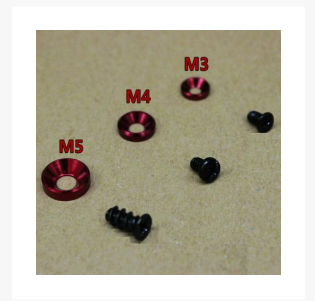

Premium Glossy Aluminum Alloy Countersunk Washer - Blue

As low as
\$0.69

Product Images

Description

Premium Glossy Aluminum Alloy Countersunk Washer 11 Colors (M3 M4 M5)

Colors & Sizes:

- Black, Gold, Purple, Grey, Pink, Blue, Green, Light Blue, Orange, Silver, Red
- M3, M4, M5

Additional Information

Brand	ModDIY
SKU	MDY-ULF-AAW-BL
Weight	0.0010
Color	Blue
Hardware Type	Washer
Material	Aluminum
Vendor SKU/EAN	Uses Custom Options

Product Options

Screw Thread:	M3
	M5
	M4