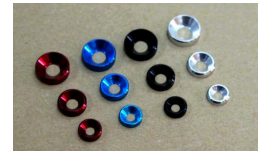

Premium Glossy Aluminum Alloy Countersunk Washer - Gold

As low as
\$0.69

Product Images

Description

Premium Glossy Aluminum Alloy Countersunk Washer 11 Colors (M3 M4 M5)

Colors & Sizes:

- Black, Gold, Purple, Grey, Pink, Blue, Green, Light Blue, Orange, Silver, Red
- M3, M4, M5

Additional Information

Brand	ModDIY
SKU	MDY-ULF-AAW-GD
Weight	0.0010
Color	Yellow
Hardware Type	Washer
Material	Aluminum
Vendor SKU/EAN	Uses Custom Options

Product Options

Screw Thread:	M3
	M5
	M4