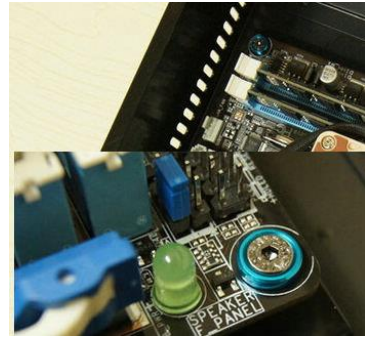

Premium Glossy Aluminum Alloy Countersunk Washer - Gold

As low as
\$0.69

Product Images

Description

Premium Glossy Aluminum Alloy Countersunk Washer 11 Colors (M3 M4 M5)

Colors & Sizes:

- Black, Gold, Purple, Grey, Pink, Blue, Green, Light Blue, Orange, Silver, Red
- M3, M4, M5

Additional Information

Brand	ModDIY
SKU	MDY-ULF-AAW-GD
Weight	0.0010
Color	Yellow
Hardware Type	Washer
Material	Aluminum
Vendor SKU/EAN	Uses Custom Options

Product Options

Screw Thread:	M3
	M5
	M4