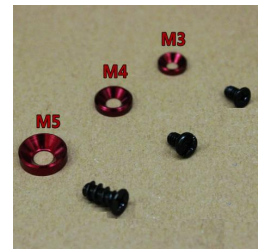

Premium Glossy Aluminum Alloy Countersunk Washer - Gold

As low as
\$0.69

Product Images

Description

Premium Glossy Aluminum Alloy Countersunk Washer 11 Colors (M3 M4 M5)

Colors & Sizes:

- Black, Gold, Purple, Grey, Pink, Blue, Green, Light Blue, Orange, Silver, Red
- M3, M4, M5

Additional Information

Brand	ModDIY
SKU	MDY-ULF-AAW-GD
Weight	0.0010
Color	Yellow
Hardware Type	Washer
Material	Aluminum
Vendor SKU/EAN	Uses Custom Options

Product Options

Screw Thread:	M3
	M5
	M4