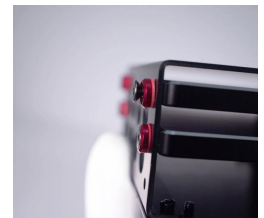

Premium Glossy Aluminum Alloy Countersunk Washer - Gold

As low as
\$0.69

Product Images

Description

Premium Glossy Aluminum Alloy Countersunk Washer 11 Colors (M3 M4 M5)

Colors & Sizes:

- Black, Gold, Purple, Grey, Pink, Blue, Green, Light Blue, Orange, Silver, Red
- M3, M4, M5

Additional Information

Brand	ModDIY
SKU	MDY-ULF-AAW-GD
Weight	0.0010
Color	Yellow
Hardware Type	Washer
Material	Aluminum
Vendor SKU/EAN	Uses Custom Options

Product Options

Screw Thread:	M3
	M5
	M4