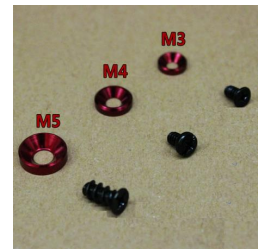

Premium Glossy Aluminum Alloy Countersunk Washer - Light Blue

As low as
\$0.69

Product Images

Short Description

Premium Glossy Aluminum Alloy Countersunk Washer 11 Colors (M3 M4 M5)

Description

Premium Glossy Aluminum Alloy Countersunk Washer 11 Colors (M3 M4 M5)

Colors & Sizes:

- Black, Gold, Purple, Grey, Pink, Blue, Green, Light Blue, Orange, Silver, Red
- M3, M4, M5

Additional Information

Brand	ModDIY
SKU	MDY-ULF-AAW-LBL
Weight	0.0010
Color	Blue
Hardware Type	Washer
Material	Aluminum
Vendor SKU/EAN	Uses Custom Options

Product Options

Screw Thread:	M3
	M5
	M4