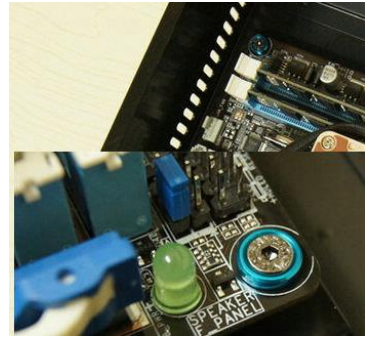

Premium Glossy Aluminum Alloy Countersunk Washer - Light Blue

As low as
\$0.69

Product Images

Short Description

Premium Glossy Aluminum Alloy Countersunk Washer 11 Colors (M3 M4 M5)

Description

Premium Glossy Aluminum Alloy Countersunk Washer 11 Colors (M3 M4 M5)

Colors & Sizes:

- Black, Gold, Purple, Grey, Pink, Blue, Green, Light Blue, Orange, Silver, Red
- M3, M4, M5

Additional Information

Brand	ModDIY
SKU	MDY-ULF-AAW-LBL
Weight	0.0010
Color	Blue
Hardware Type	Washer
Material	Aluminum
Vendor SKU/EAN	Uses Custom Options