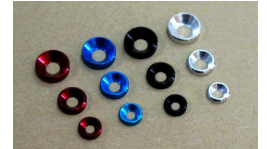

Premium Glossy Aluminum Alloy Countersunk Washer - Light Blue

As low as
\$0.69

Product Images

Short Description

Premium Glossy Aluminum Alloy Countersunk Washer 11 Colors (M3 M4 M5)

Description

Premium Glossy Aluminum Alloy Countersunk Washer 11 Colors (M3 M4 M5)

Colors & Sizes:

- Black, Gold, Purple, Grey, Pink, Blue, Green, Light Blue, Orange, Silver, Red
- M3, M4, M5

Additional Information

Brand	ModDIY
SKU	MDY-ULF-AAW-LBL
Weight	0.0010
Color	Blue
Hardware Type	Washer
Material	Aluminum
Vendor SKU/EAN	Uses Custom Options

Product Options

Screw Thread:	M3
	M5
	M4