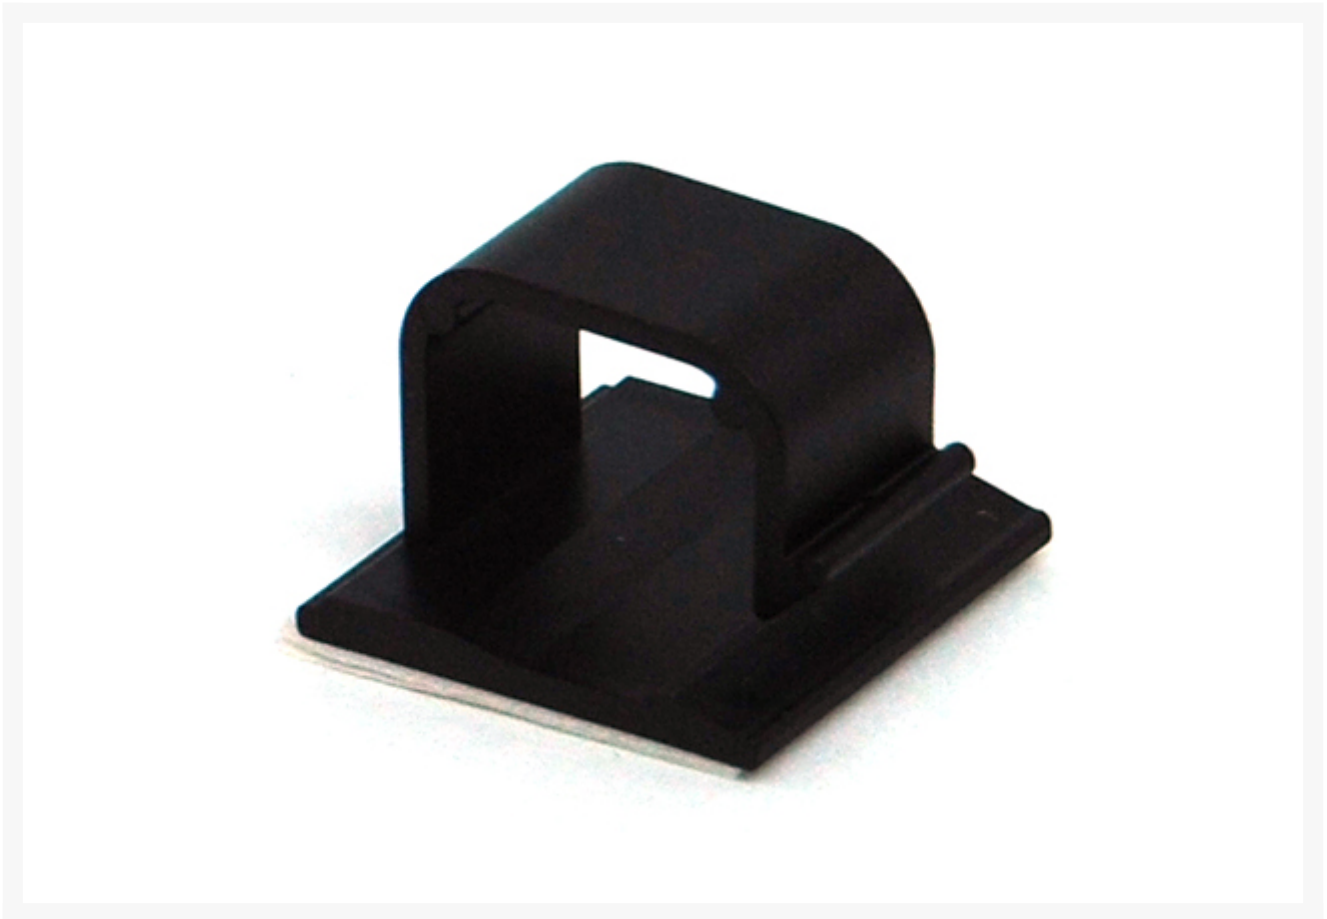

# Phobya Wire Saddle 9/16 in.Clip Style - Black

\$1.59

## Product Images

## Description

---

A clean case has now become much easier, even if the parts have to be moved regularly.

Before this handy accessory was available rough tools had to be used to attach cables, hoses or wires to the case floor or sides. Holes had to be drilled into the new, expensive case. With this new cable holder all that is not necessary any more! Simply pull off the protection foil on the underside and stick onto the desired spot in the case. Then insert the cables, hoses etc. into the latch and remove it whenever it is desired. The high-grade plastic ensures a long lifespan and secure hold.