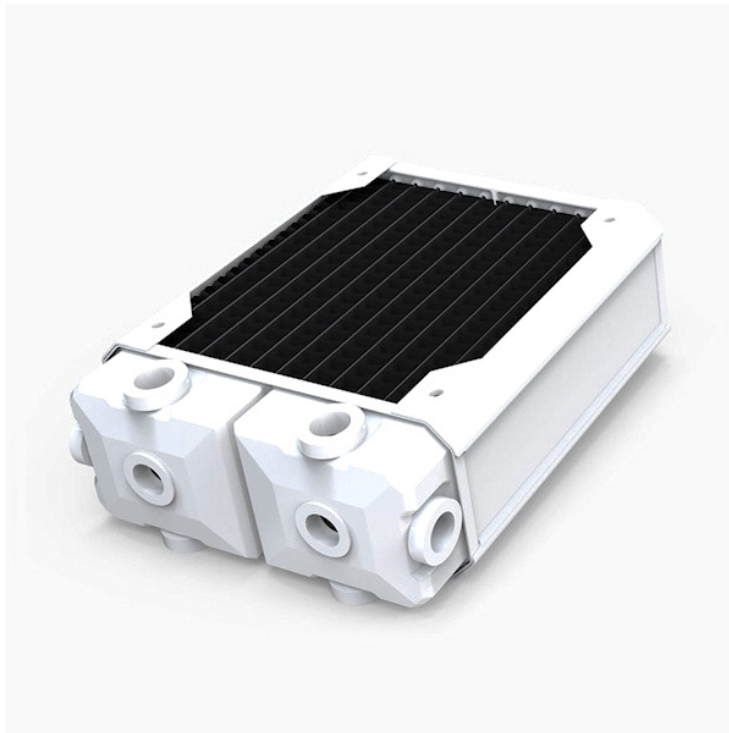

HARDWARE LABS

Hardware Labs Black Ice SR2 Multiport Satin White Radiator - 120mm

\$69.95

Product Images

Short Description

The Black Ice® SR2™ MP delivers the next level in ultra-stealth PC radiator performance. Bringing to bear the new Black Ice® SR2™ Xtreme+ platform, the SR2™ 120 MP utilizes 3-rows of air pressure optimized copper fins, complemented with high internal flow tubing to bring class-leading cooling capacity and performance.

Description

The Black Ice® SR2™ MP delivers the next level in ultra-stealth PC radiator performance. Bringing to bear the new Black Ice® SR2™ Xtreme+ platform, the SR2™ 120 MP utilizes 3-rows of air pressure optimized copper fins, complemented with high internal flow tubing to bring class-leading cooling capacity and performance.

Features

Width: 133 mm Height: 159 mm Thickness: 60 mm

- Built-in 8-PORT Inlet/Outlet manifold system
- 120 mm x 1 fan Xtreme+ form factor 3-row radiator
- 158mm x 133mm x 60mm (L x W x H)
- 9 FPI 45 Micron Copper Fins
- Optimized for sub-800 rpm ultra-stealth fans
- Supercruise™ optimizations for scalable performance with higher speed fans
- 50% more tubing area than the Black Ice® SR1-120
- Increased internal coolant flow rates optimized for multi-stage cooling configurations
- Standard G 1/4" inlet/outlet fittings
- Standard M4 mounting threads
- Compatible with Black Ice® Xtreme, Black Ice® GTX® 120 and Black Ice® SR1® 120 radiators
- Custom Satin White™ high quality finish
- Fully ROHS Compliant
- 100% Made from conflict-free materials
- Industry standard Black Ice® quality
- Lifetime warranty against manufacturing defects*
- 6 Delrin stop plugs pre-installed + 2 in the packaging.